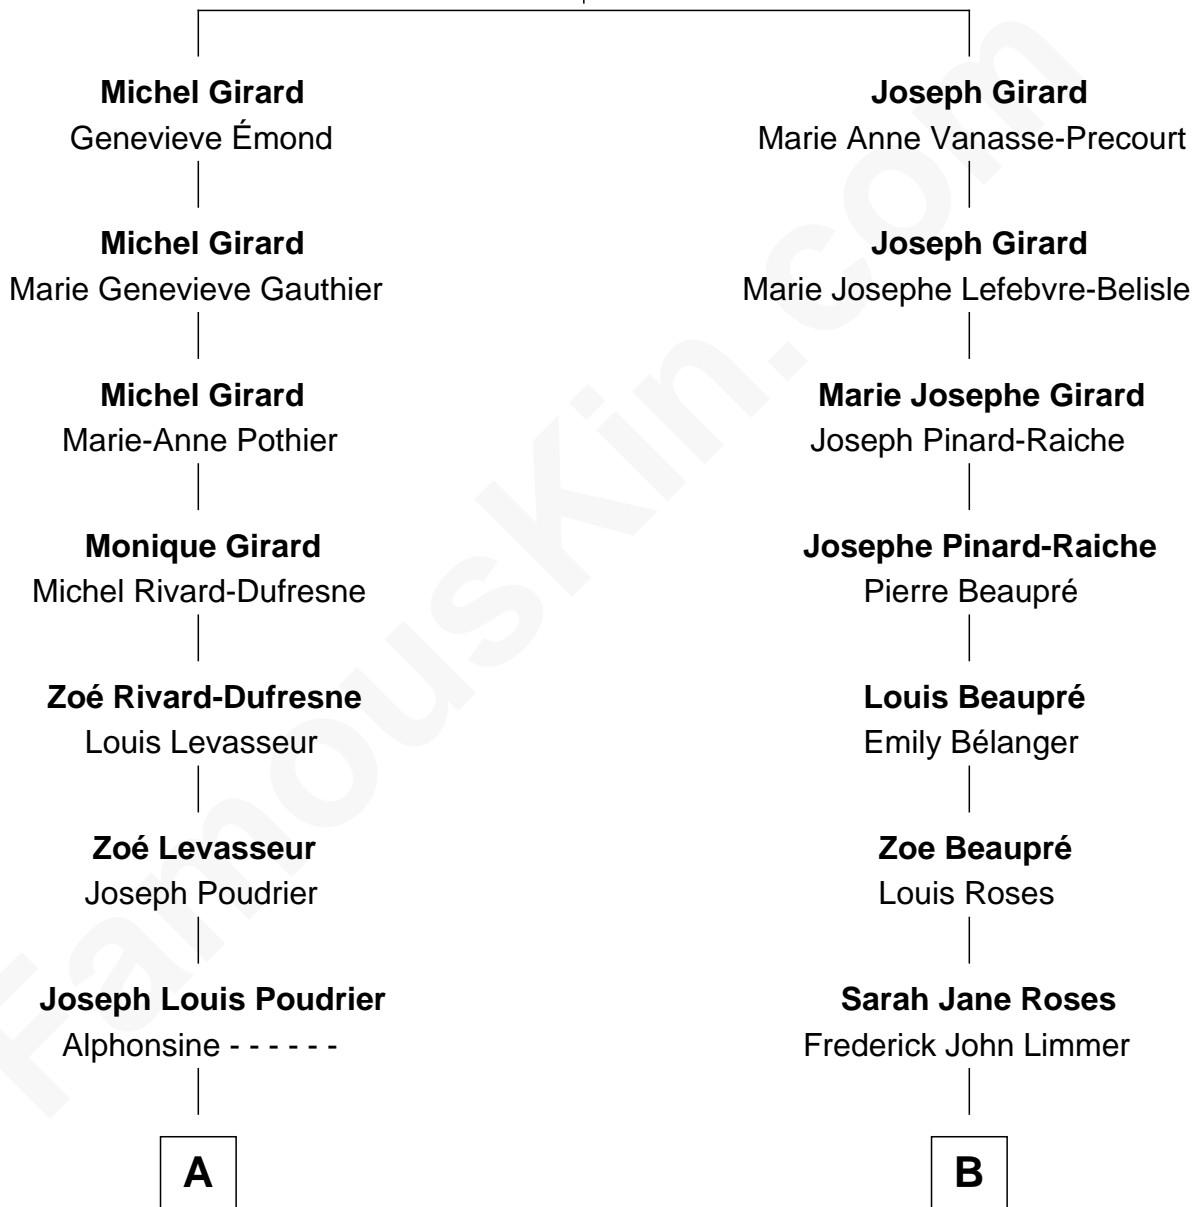

## Relationship Chart of

**Meghan Trainor**

*Singer and Songwriter*

9th cousin 2 times removed of

**Chris Pratt**

*TV and Movie Actor*

**Francois Girard**  
Marie Antoinette Lemay

**A**

**Elzear Joseph Poudrier**

Corina A. Raymond

**Jeannette E. Poudrier**

Joseph Lawrence LaPalm

**Jeanne Marie LaPalm**

Thomas Ramon Jekanowski

**Kelly Anne Jekanowski**

Gary Trainor