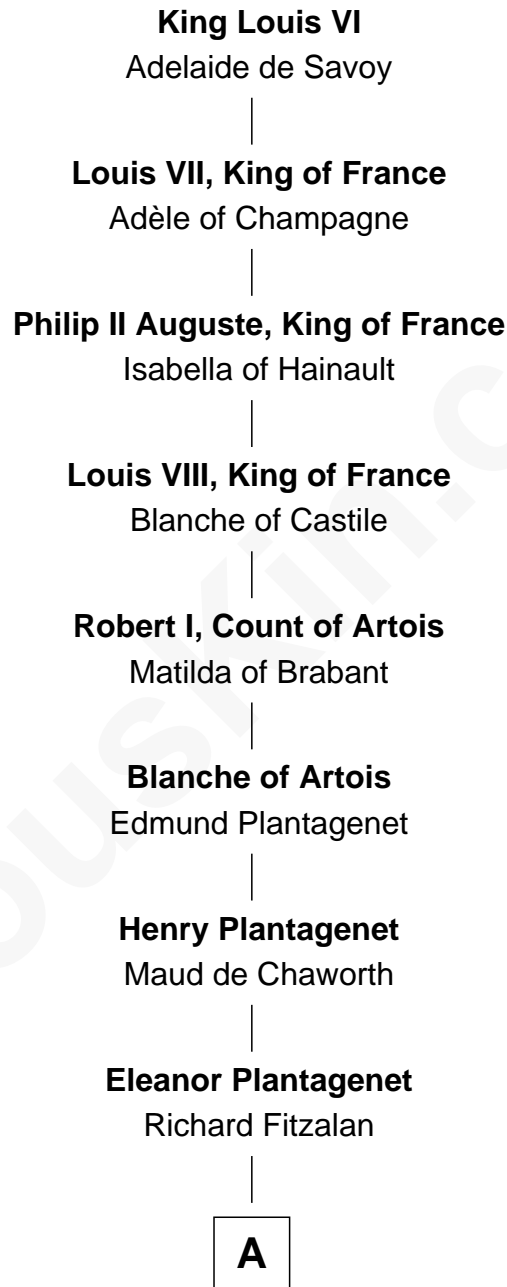

FamousKin.com Relationship Chart of

King Louis VI

King of France

28th Great-grandfather of

Barack Obama

44th U.S. President

A

Sir Richard Fitzalan

Elizabeth de Bohun

Elizabeth Fitzalan

Sir Robert Goushill

Joan Goushill

Sir Thomas Stanley

Katherine Stanley

Sir John Savage

Dulcia Savage