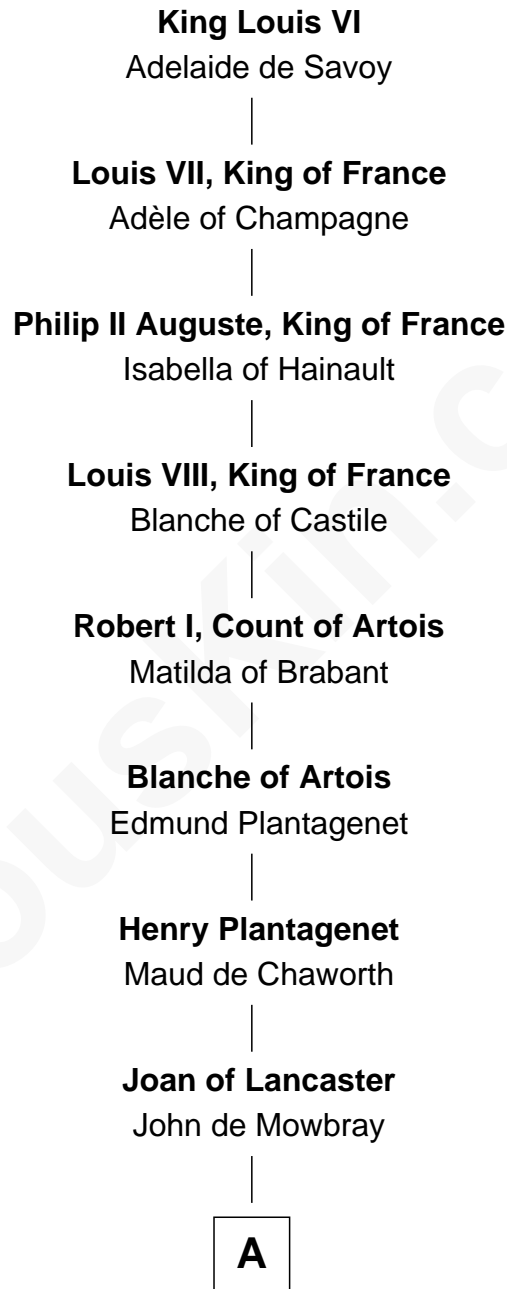

FamousKin.com
Relationship Chart of
King Louis VI
King of France

26th Great-grandfather of
Owen Brewster
54th Governor of Maine

A

John de Mowbray
Elizabeth de Segrave

Eleanor de Mowbray
John de Welles

Eudo de Welles
Maud de Greystoke