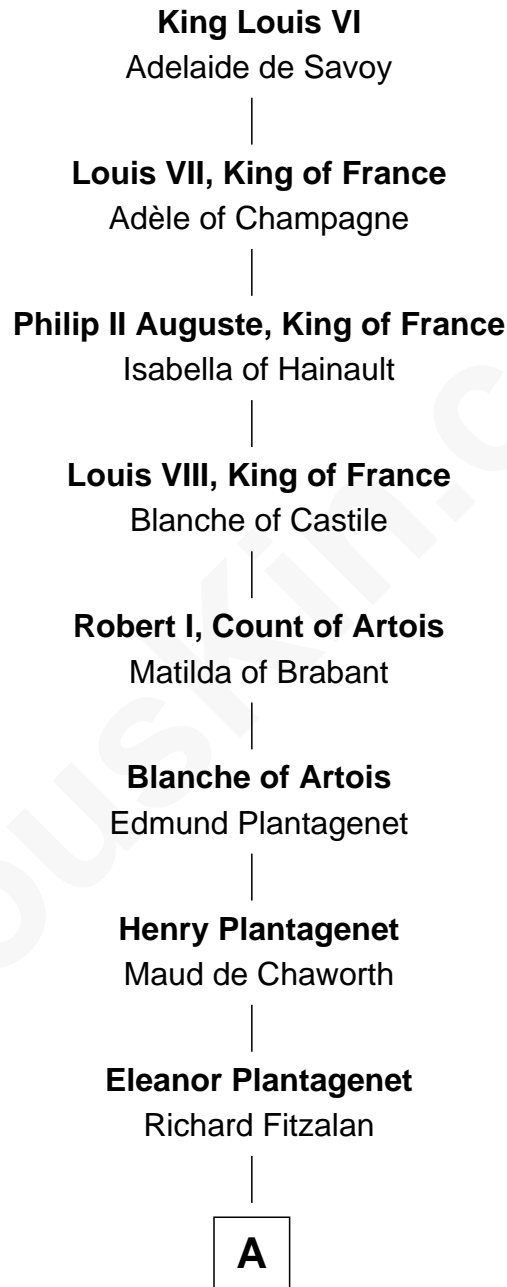

FamousKin.com
Relationship Chart of
King Louis VI
King of France

24th Great-grandfather of
General George S. Patton
U.S. Army - World War II

A

Sir Richard Fitzalan

Elizabeth de Bohun

Elizabeth Fitzalan

Sir Robert Goushill

Joan Goushill

Sir Thomas Stanley

Katherine Stanley

Sir John Savage

Sir Christopher Savage

Anne Stanley

Sir Christopher Savage

Anne Lygon

Francis Savage

Anne Sheldon

Walter Savage

Elizabeth Hall

Ralph Savage

.....

Anthony Savage

Sarah Constable

William Thornton

Martha Stuart

William Thorton

Eleanor Thompson

Susanna Thompson Thorton

Andrew Glassell

Susan Thornton Glassell

George Smith Patton