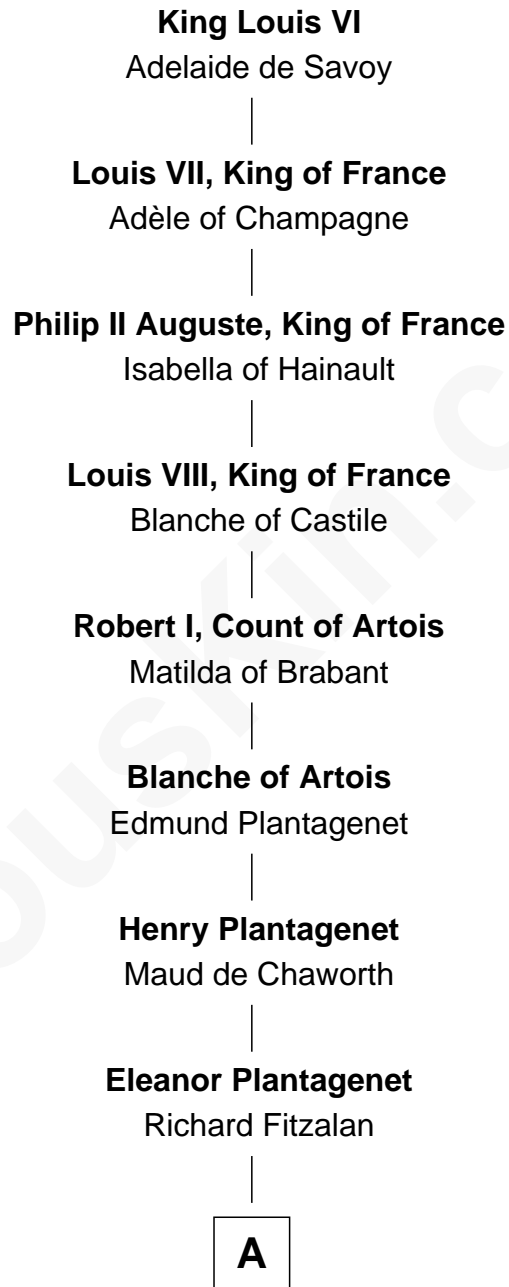

FamousKin.com Relationship Chart of

King Louis VI

King of France

16th Great-grandfather of

Robert Abell

(c1605 - 1663) Great Migration Immigrant 1630

A

—
Sir Richard Fitzalan

Elizabeth de Bohun

—
Joan Fitzalan

Sir William Beauchamp

—
Joan Beauchamp

James Butler

—
Elizabeth Butler

John Talbot

—
Ann Talbot

Richard Cotton

—
Frances Cotton

George Abell

—
Robert Abell

Great Migration Immigrant 1630