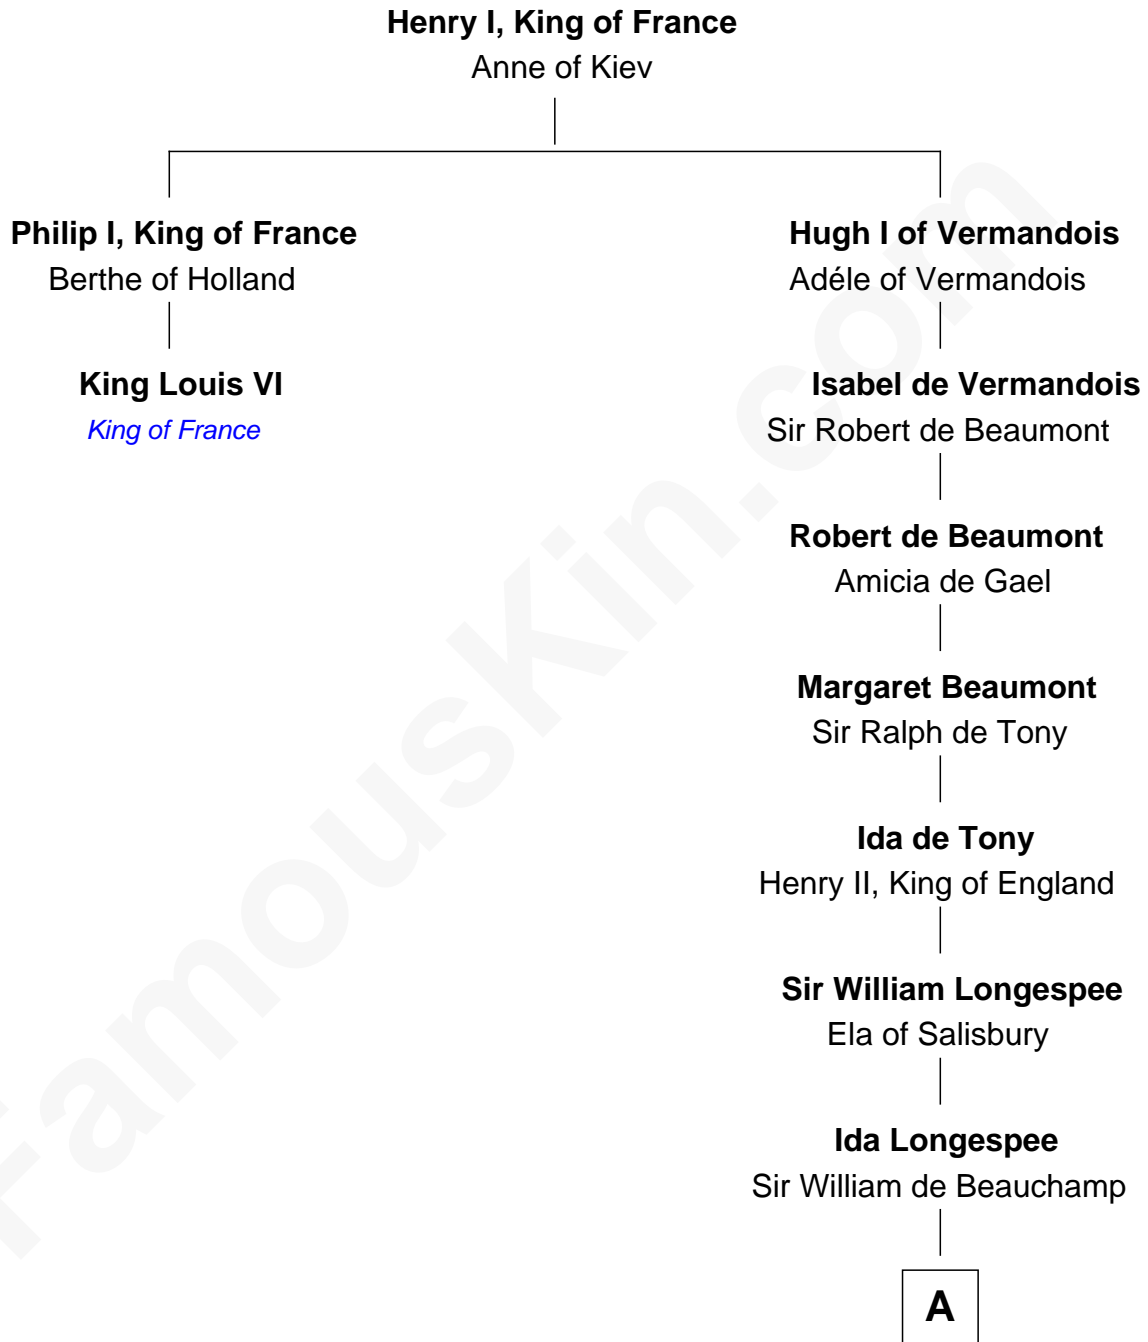

FamousKin.com

Relationship Chart of

King Louis VI

King of France

1st cousin 19 times removed of

Rev. George Burroughs
Executed for Witchcraft, Salem 1692

A

Beatrice de Beauchamp
Sir William de Munchensy

William de Munchensy
Alice - - - - -

Sir Thomas de Munchensy
Joyce - - - - -

Thomas Munchensy
Joan Vauncy

Joan Munchensy
Sir Richard Waldegrave

Sir Richard Waldegrave
Joan Doreward

Sir Thomas Waldegrave
Elizabeth Fray

Rev. George Burroughs
[Salem Witch Trials 1692](#)

FamousKin.com