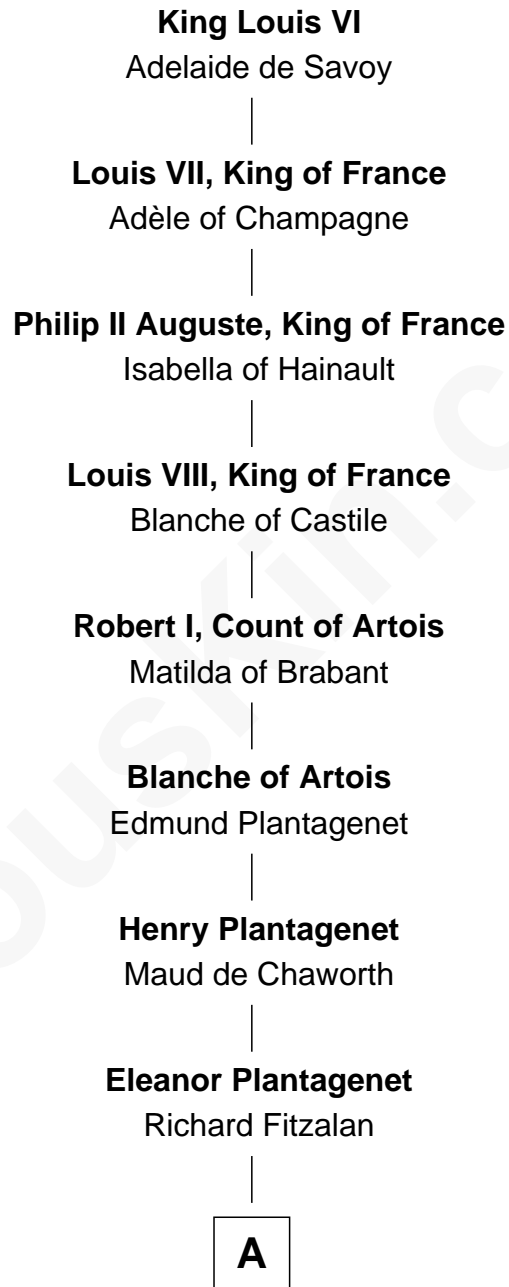

FamousKin.com Relationship Chart of

King Louis VI

King of France

13th Great-grandfather of

Mary Stuart

Queen of Scots

A

—
Alice Fitzalan

Sir Thomas de Holand

—
Margaret de Holand

Sir John Beaufort

—
Joan Beaufort

James I, King of Scotland

—
James II, King of Scotland

Mary of Guelders

—
James III, King of Scotland

Margaret Oldenburg

—
James IV, King of Scotland

Margaret Tudor

—
James V, King of Scotland

Mary of Guise

—
Mary Stuart

Queen of Scots