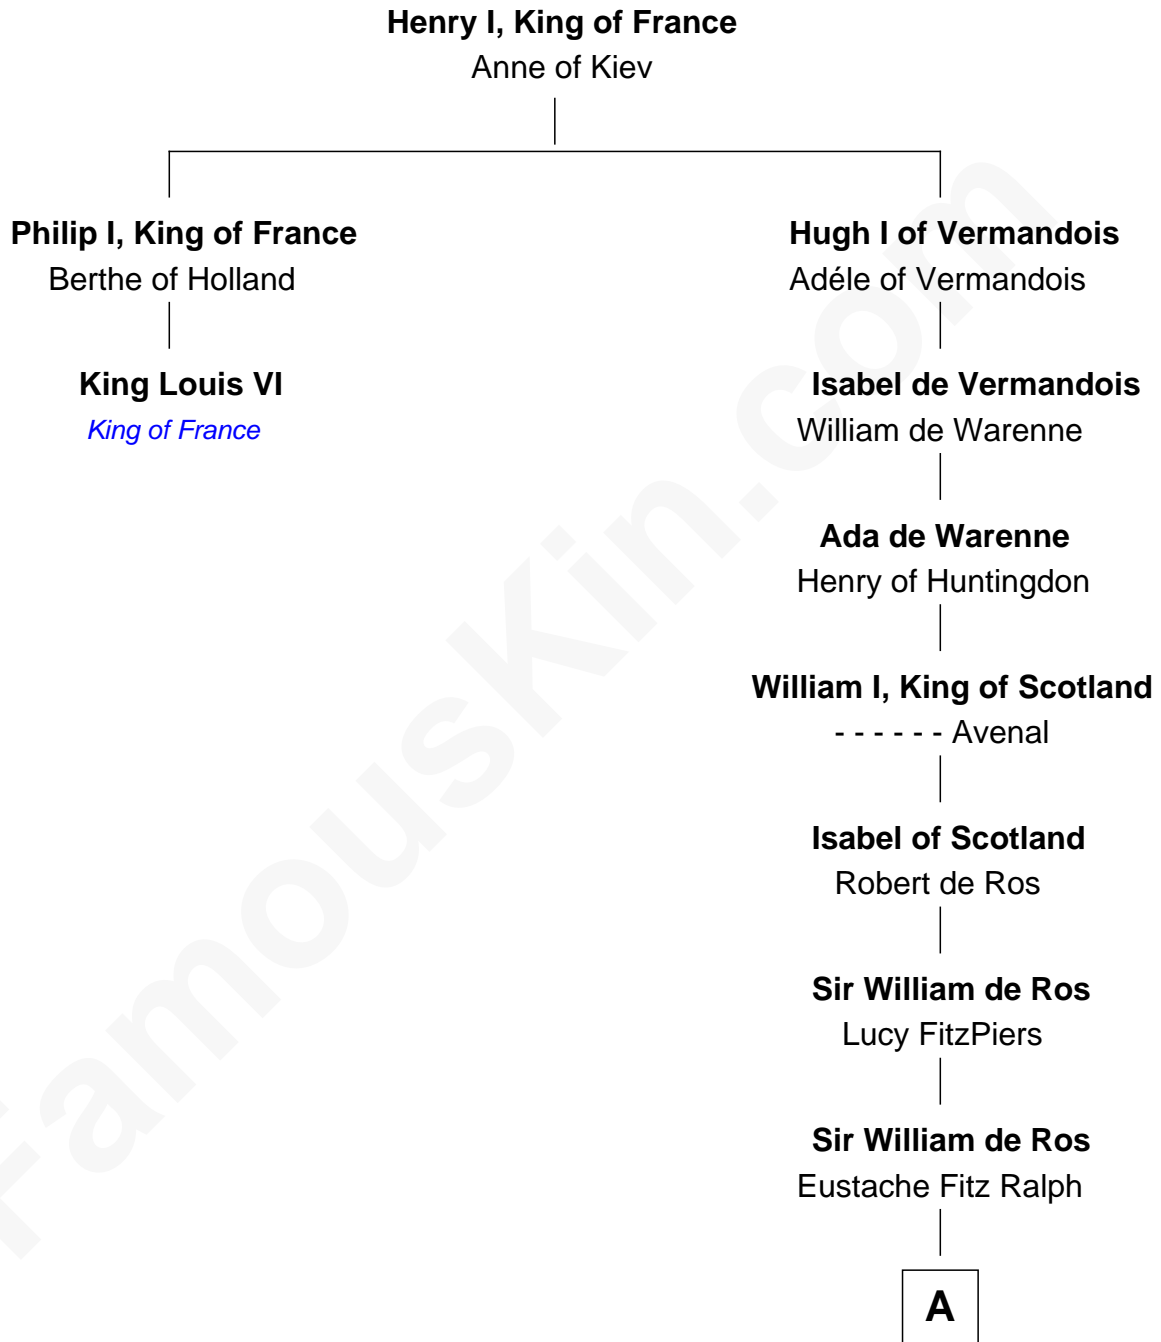

## Relationship Chart of

### King Louis VI

*King of France*

1st cousin 17 times removed of

**Peter Worden**

*(c1569 - 1638/9) Great Migration Immigrant 1638*

**A**

**Lucy de Ros**

Sir Robert de Plumpton

**Sir William de Plumpton**

Christiana de Mowbray

**Alice Plumpton**

Sir Richard de Sherburne

**Margaret de Sherburne**

Richard de Bayley

**Richard Sherburne**

Agnes Harington

**Richard Sherburne**

Alice Hamerton

**Agnes Sherburne**

Henry Rushton

**Nicholas Rushton**

Margaret Radcliffe

**Agnes Rushton**

Richard Worthington