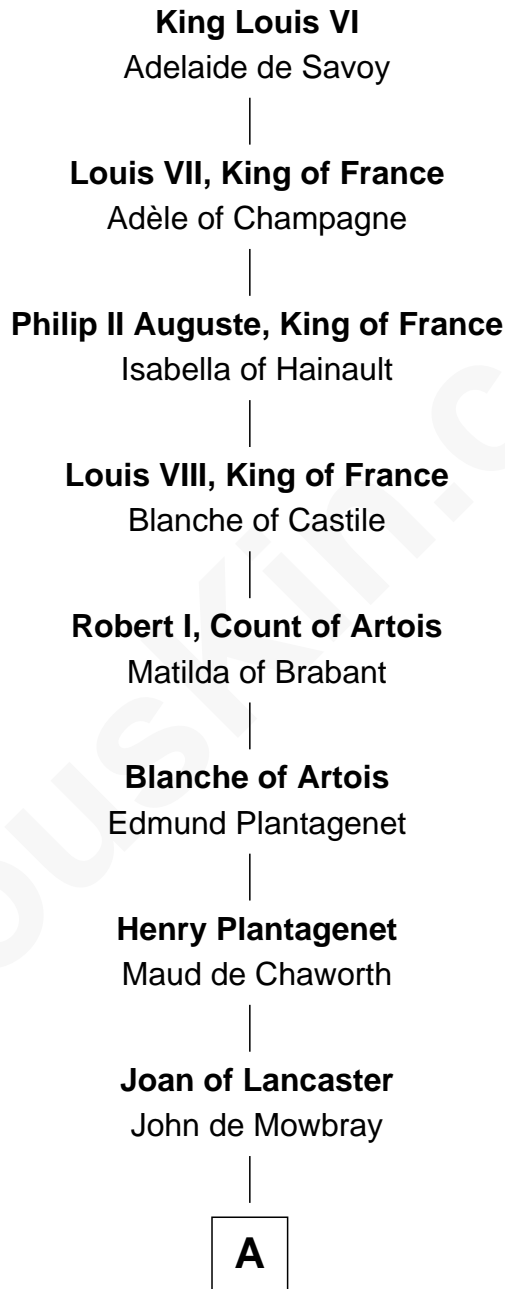

FamousKin.com
Relationship Chart of
King Louis VI
King of France

23rd Great-grandfather of
Sir Winston Churchill
Prime Minister of the United Kingdom

A

John de Mowbray
Elizabeth de Segrave

Sir Thomas Mowbray
Elizabeth Fitzalan

Isabel Mowbray
Sir James Berkeley

Maurice Berkeley
Isabel Mead

Anne Berkeley
Sir William Dennis

Eleanor Dennis
William Lygon

Katherine Lygon
Thomas Foliot

Henry Folliott
Anne Strode

Elizabeth Folliott
Col. Sir John Ponsonby