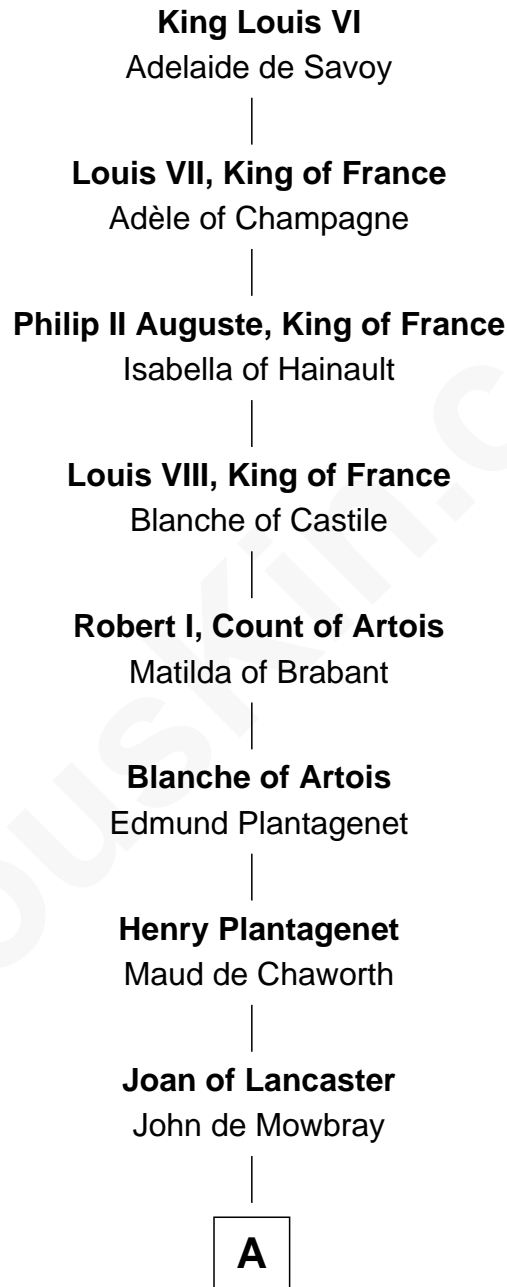

FamousKin.com Relationship Chart of

King Louis VI

King of France

26th Great-grandfather of

Mitt Romney

70th Governor of Massachusetts

A

John de Mowbray
Elizabeth de Segrave

Joan de Mowbray
Sir Thomas Grey

Maud Grey
Sir Robert Ogle

Anne Ogle
Sir William Heron

Elizabeth Heron
Sir John Heron

Elizabeth Heron
Sir Robert Talboys

Maud Talboys
Sir Robert Tyrwhit

Katharine Tyrwhit
Sir Richard Thimbleby