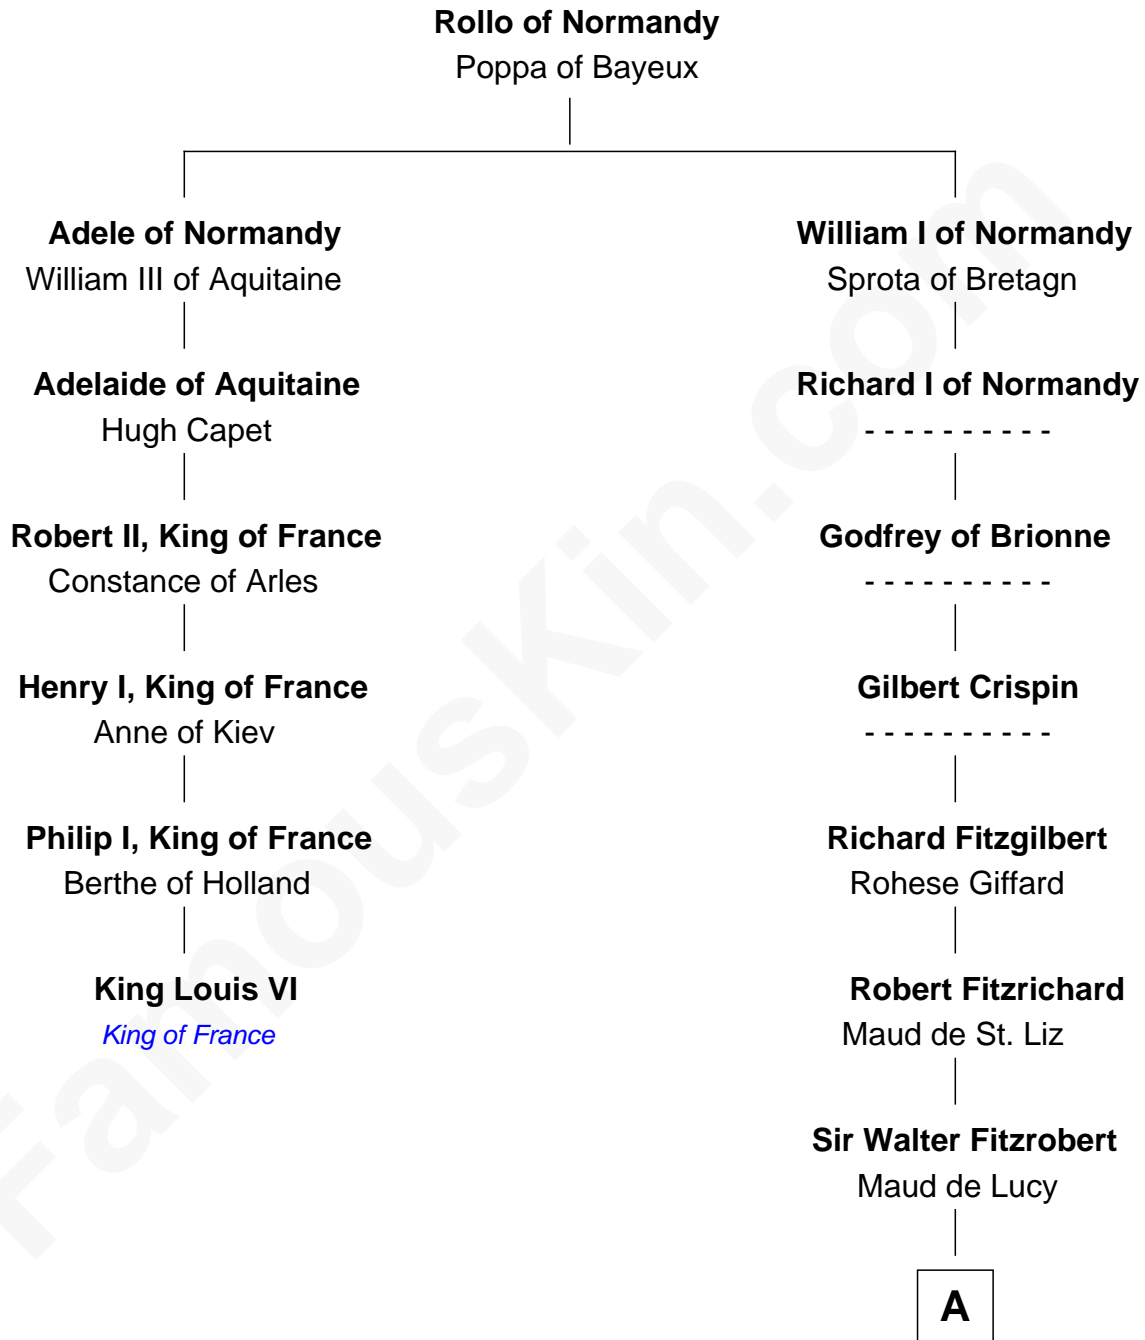

## Relationship Chart of

### King Louis VI

*King of France*

5th cousin 16 times removed of

**Thomas Lawrence**  
(c1619/20 - c1703) Planter passenger 1635

**A**

**Alice Fitzwalter**

Gilbert Pecche

**Sir Hamon Pecche**