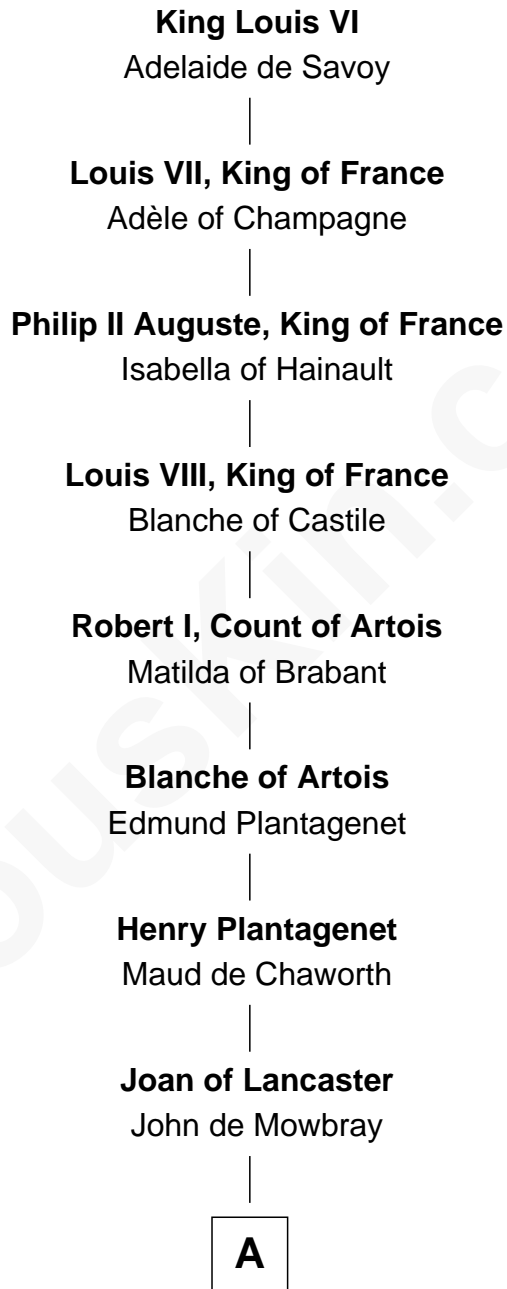

FamousKin.com
Relationship Chart of
King Louis VI
King of France

22nd Great-grandfather of

Francis Scott Key
Author of "The Star Spangled Banner"

A

John de Mowbray
Elizabeth de Segrave

Sir Thomas Mowbray
Elizabeth Fitzalan

Margaret Mowbray
Sir Robert Howard

Sir John Howard
Katherine Moleyns

Sir Thomas Howard
Elizabeth Tilney

Thomas Howard
Elizabeth Stafford

Sir Henry Howard
Frances de Vere

Catherine Howard
Henry Berkeley

Mary Berkeley
Sir John Zouche