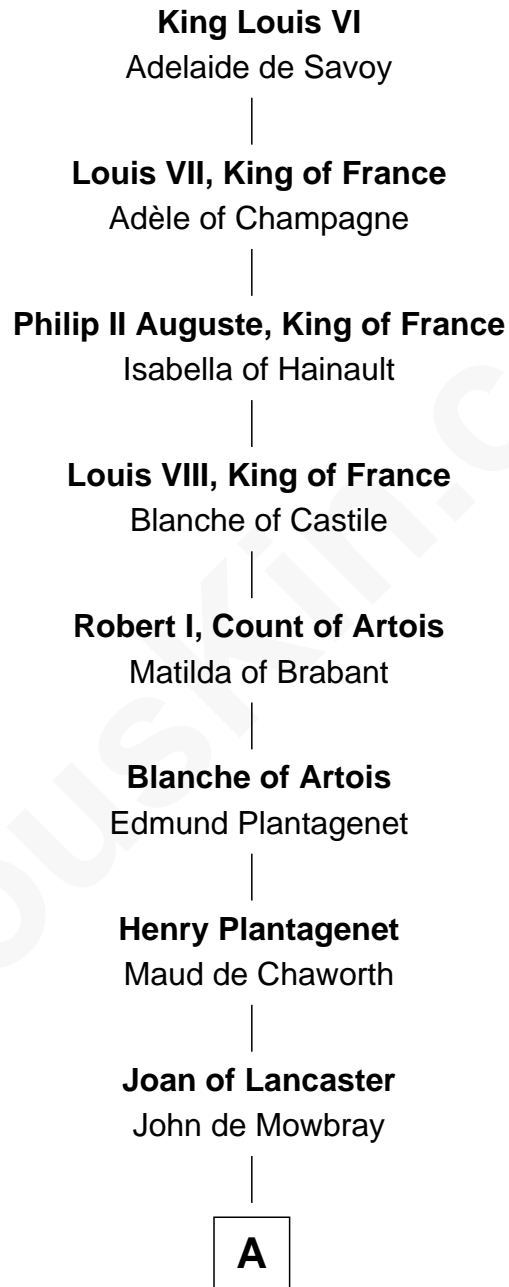

**FamousKin.com**  
**Relationship Chart of**  
**King Louis VI**  
*King of France*

**25th Great-grandfather of**  
**Nelson Rockefeller**  
*41st U.S. Vice-President*

**A**

**Eleanor Mowbray**

Roger de la Warre

**Joan de la Warre**

Sir Thomas West

**Sir Reynold West**

Margaret Thorley

**Sir Richard West**

Katherine Hungerford

**Sir Thomas West**

Eleanor Copley

**Sir George West**

Elizabeth Morton

**Sir William West**

Elizabeth Strange

**Sir Thomas West**

Anne Knollys

**Elizabeth West**

Sir Herbert Pelham