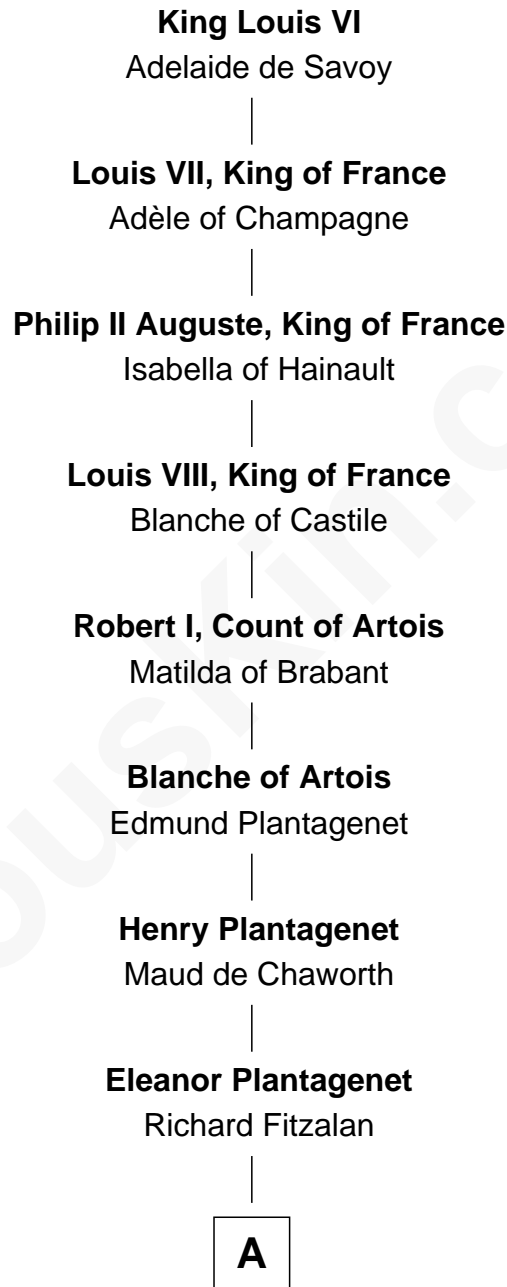

FamousKin.com Relationship Chart of

King Louis VI

King of France

29th Great-grandfather of

Post Malone

American Rapper

A

Sir Richard Fitzalan

Sir Henry Vernon

Elizabeth Vernon

Sir Robert Corbet

Dorothy Corbet

Sir Richard Mainwaring

Sir Arthur Mainwaring

Margaret Mainwaring

Mary Mainwaring