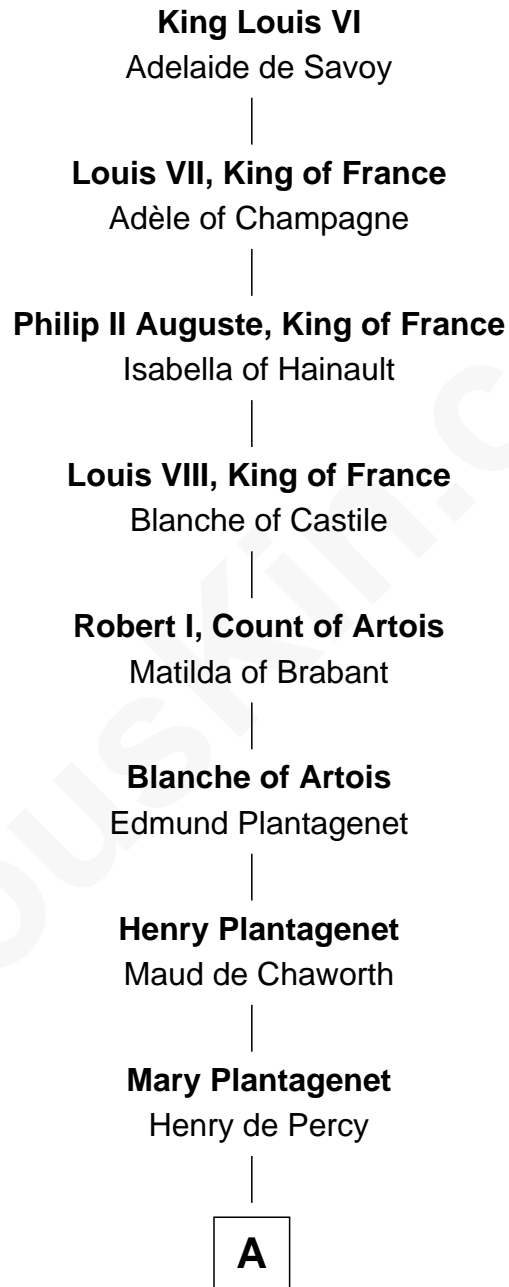

FamousKin.com Relationship Chart of

King Louis VI

King of France

28th Great-grandfather of

Elle Fanning

TV and Movie Actress

A

Sir Henry Percy
Margaret de Neville

William Kelke
Thomasine Skerne

Cecily Kelke
John Farrar

William Farrar
Cecily - - - - -

B

B

Col. William Farrar

Mary - - - - -

William Farrar