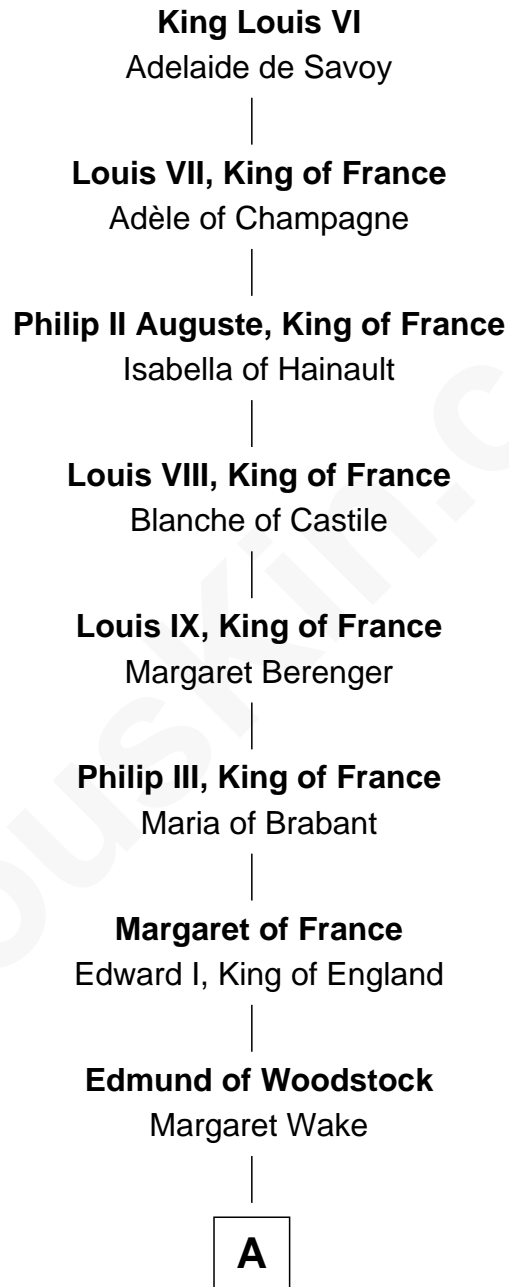

FamousKin.com
Relationship Chart of
King Louis VI
King of France

25th Great-grandfather of

Camilla Parker Bowles
Queen Consort of the United Kingdom

A

Joan Plantagenet

Thomas Holand

John de Holand

Elizabeth of Lancaster