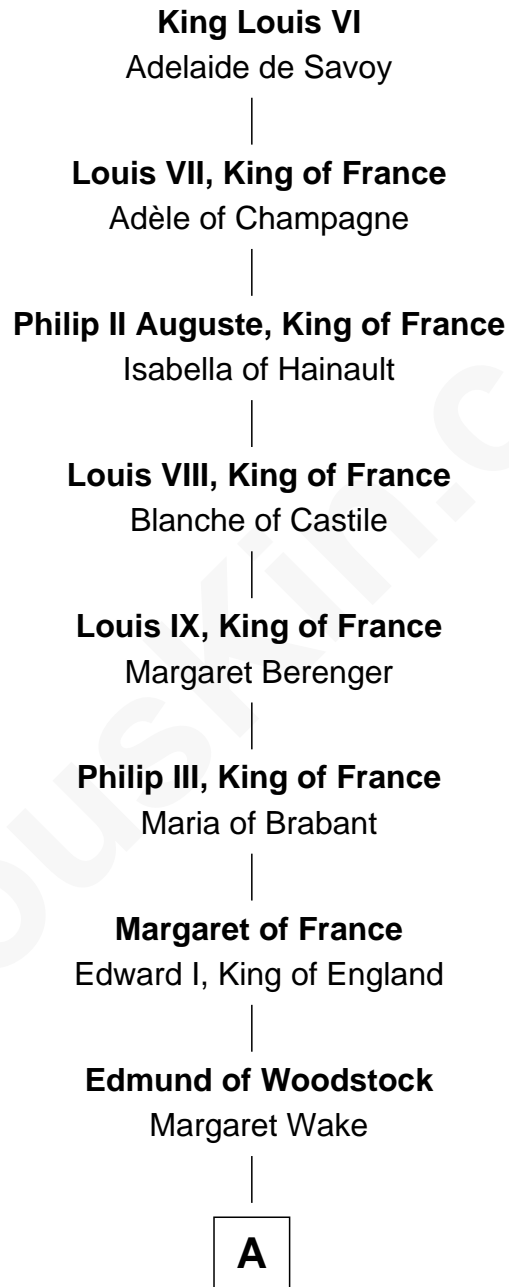

# FamousKin.com Relationship Chart of

**King Louis VI**

*King of France*

25th Great-grandfather of

**Raquel Welch**

*Movie Actress*

**A**

**Joan Plantagenet**

Thomas Holand

**John de Holand**

Elizabeth of Lancaster

**Constance de Holand**

Sir John Grey

**Sir Edmund Grey**

Katherine Percy

**Anne Grey**

Sir John Grey

Probable

**Tacy Grey**

John Guise

**William Guise**

Mary Rotsey

**John Guise**

Jane Pouncefoot