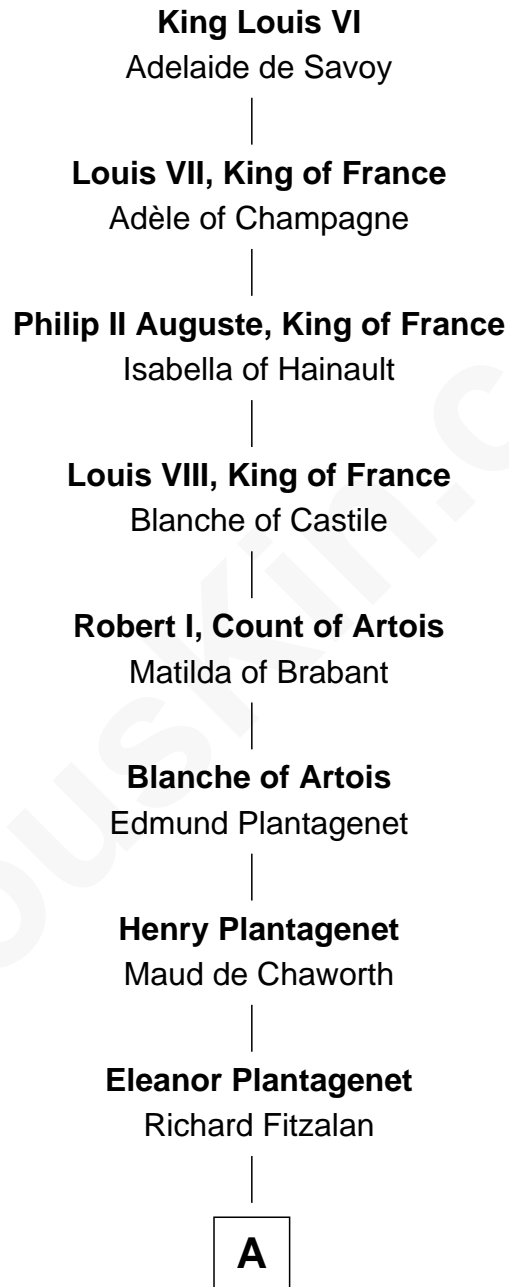

FamousKin.com

Relationship Chart of

King Louis VI

King of France

24th Great-grandfather of

T. S. Eliot
Poet and Playwright

A

Sir Richard Fitzalan

Elizabeth de Bohun

Elizabeth Fitzalan

Sir Robert Goushill

Joan Goushill

Sir Thomas Stanley

Margaret Stanley

Sir William Troutbeck

Joan Troutbeck