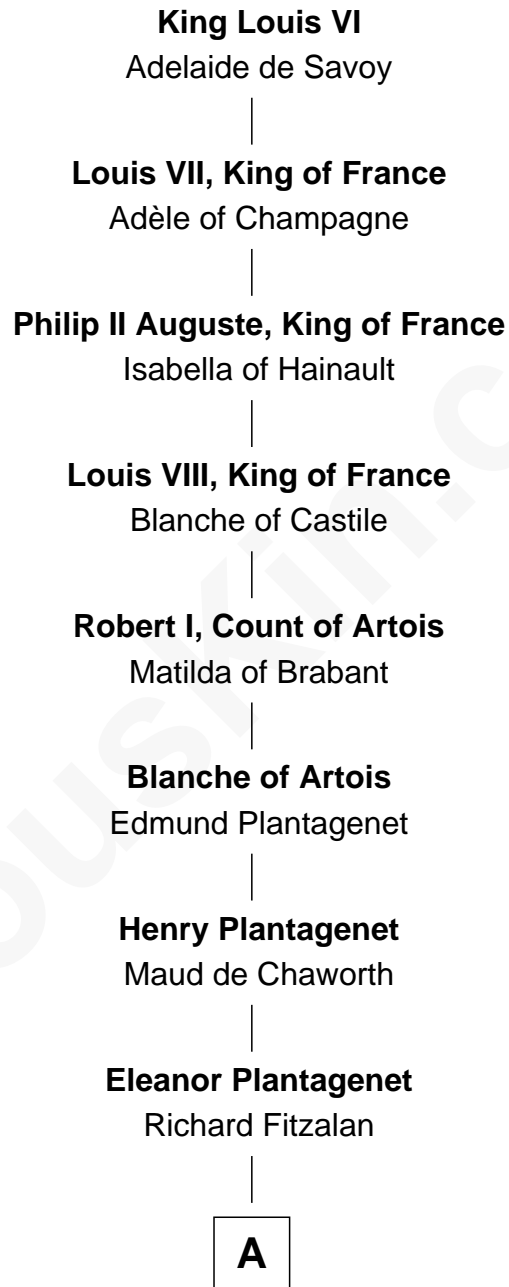

FamousKin.com Relationship Chart of

King Louis VI

King of France

23rd Great-grandfather of

Grover Cleveland

22nd and 24th U.S. President

A

Sir Richard Fitzalan

Elizabeth de Bohun

Joan Fitzalan

Sir William Beauchamp

Joan Beauchamp

James Butler

Elizabeth Butler

John Talbot

Ann Talbot

Sir Henry Vernon

Elizabeth Vernon

Sir Robert Corbet

Dorothy Corbet

Sir Richard Mainwaring

Sir Arthur Mainwaring

Margaret Mainwaring

Mary Mainwaring