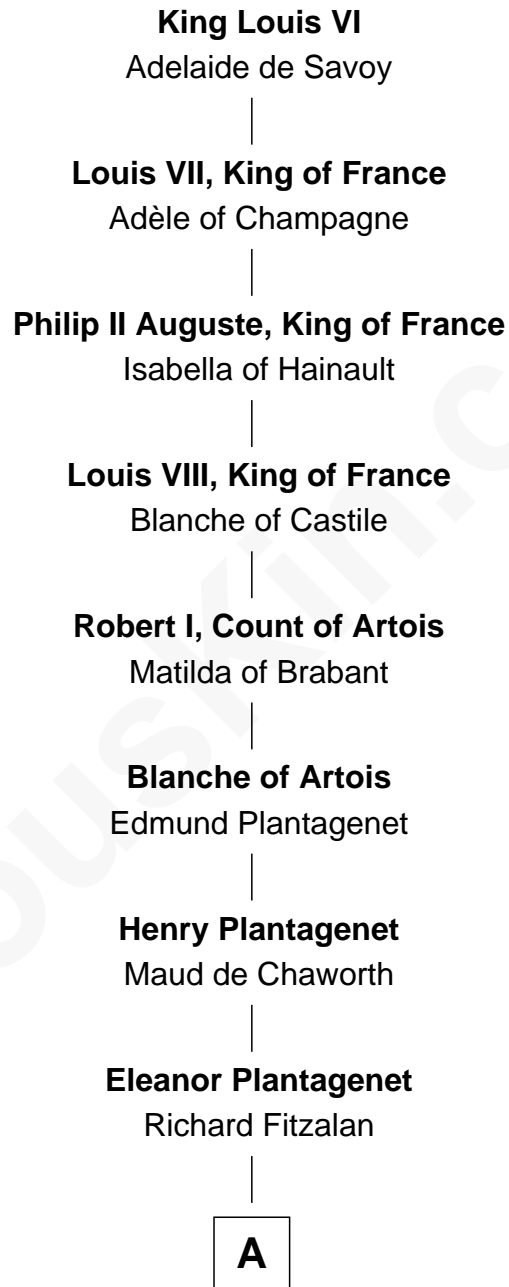

FamousKin.com
Relationship Chart of
King Louis VI
King of France

26th Great-grandfather of

Mamie (Doud) Eisenhower
First Lady of President Dwight Eisenhower

A

Sir Richard Fitzalan

Elizabeth de Bohun

Joan Fitzalan

Sir William Beauchamp

Joan Beauchamp

James Butler

Sir Thomas Butler

Anne Hankeford

Margaret Butler

Sir William Boleyn

Alice Boleyn