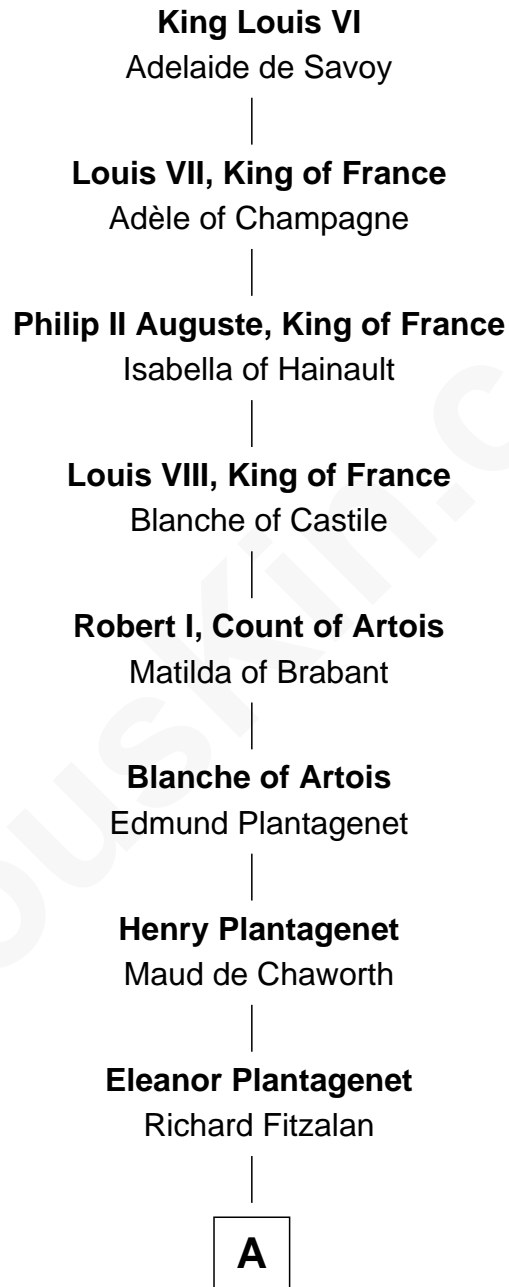

FamousKin.com
Relationship Chart of
King Louis VI
King of France

25th Great-grandfather of
Herbert Hoover
31st U.S. President

A

Alice Fitzalan

Sir Thomas de Holand

Eleanor Holand

Edward Cherleton

Joyce Cherleton

----- Ashton

Probable

Roger Dudley

Susanna Thorne

Gov. Thomas Dudley

Dorothy York

Anne Dudley

Gov. Simon Bradstreet