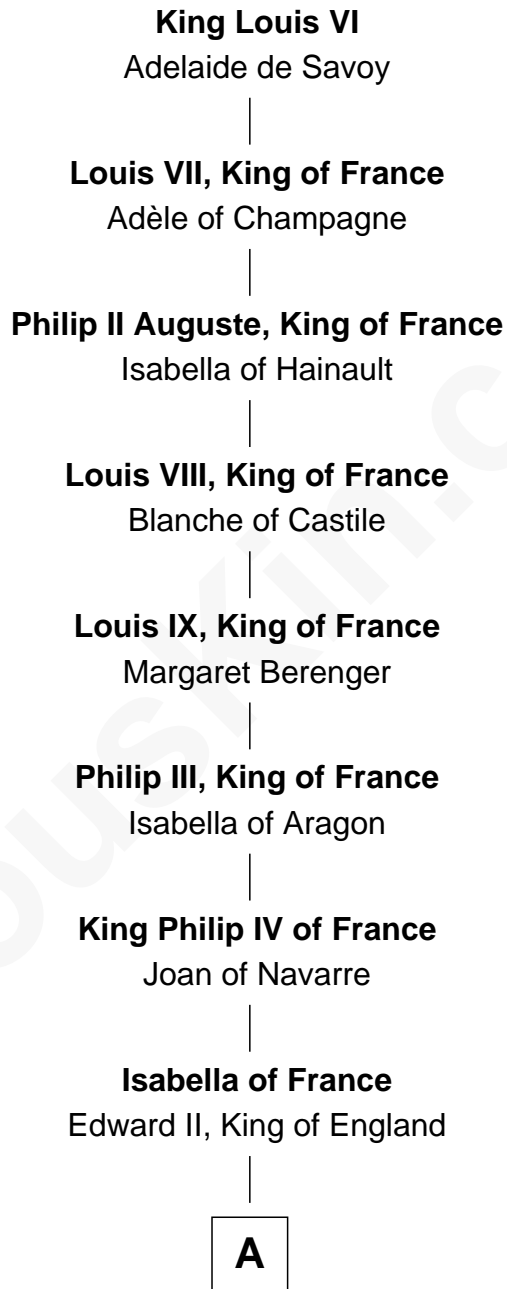

FamousKin.com
Relationship Chart of
King Louis VI
King of France

23rd Great-grandfather of
William Fishback
17th Governor of Arkansas

A

Edward III, King of England

Philippa of Hainault

John of Gaunt

Katherine Roet