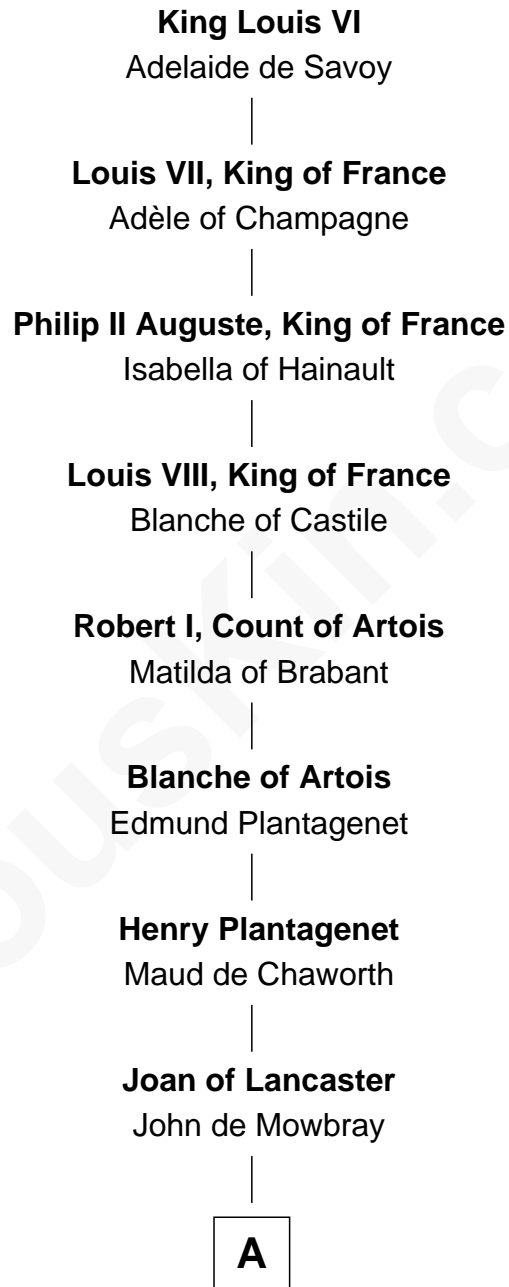

FamousKin.com

Relationship Chart of

King Louis VI

King of France

20th Great-grandfather of

Samuel Prescott

Completed Paul Revere's Midnight Ride

A

John de Mowbray
Elizabeth de Segrave

Sir Thomas Mowbray
Elizabeth Fitzalan

Isabel Mowbray
Sir James Berkeley

Maurice Berkeley
Isabel Mead

Anne Berkeley
Sir William Dennis

Isabel Dennis
Sir John Berkeley

Sir Richard Berkeley
Elizabeth Jermy

Mary Berkeley
Sir John Hungerford

Bridget Hungerford
Sir William Lisle

John Lisle
Alice Beckenshaw

B

B

|
Alice Lisle

John Hoar

|
Elizabeth Hoar