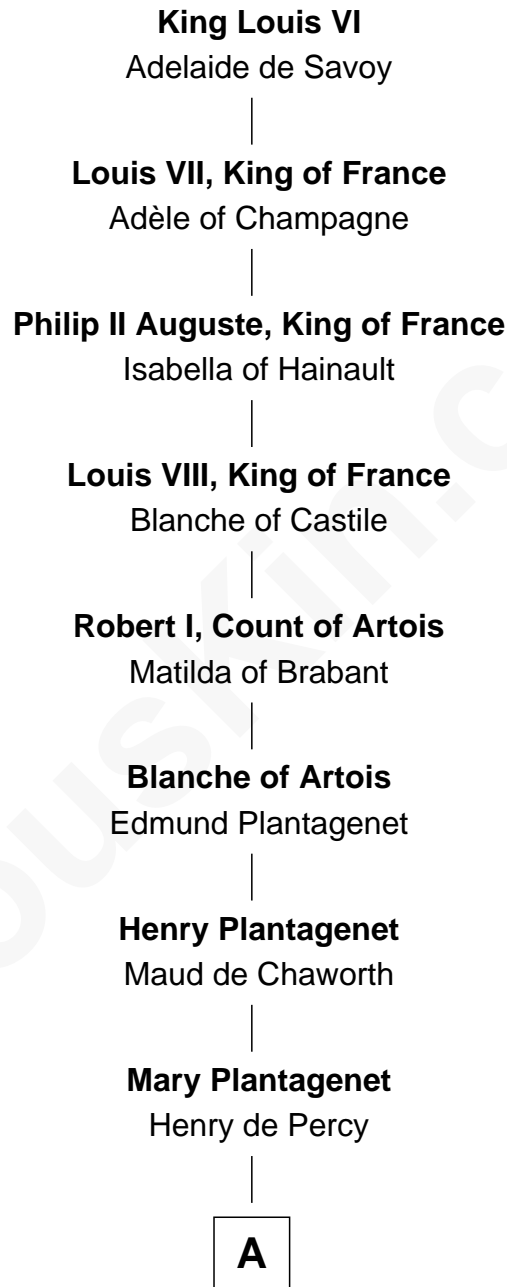

FamousKin.com

Relationship Chart of

King Louis VI

King of France

26th Great-grandfather of

Phoebe Waller-Bridge

Theatre, TV and Movie Actress

A

—
Sir Henry Percy
Margaret de Neville

—
Sir Henry Percy
Elizabeth Mortimer

—
Sir Henry Percy
Eleanor Neville

—
Sir Henry Percy
Eleanor Poynings

—
Margaret Percy
Sir William Gascoigne

—
Agnes Gascoigne
Sir Thomas Fairfax