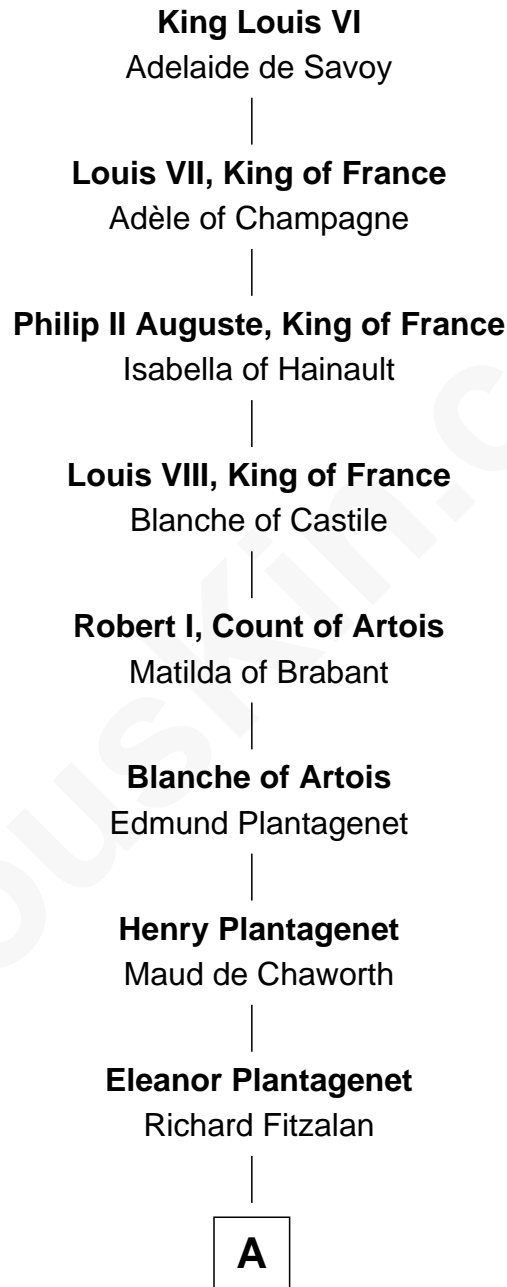

**FamousKin.com**  
**Relationship Chart of**  
**King Louis VI**  
*King of France*

**21st Great-grandfather of**  
**Henry Hastings Sibley**  
*1st Governor of Minnesota*

**A**

**John Fitzalan**  
Eleanor Maltravers

**Joan Fitzalan**  
Sir William Echyngam

**Joan Echyngam**  
Sir John Bayntun

**Henry Bayntun**

**Jane Bayntun**  
Thomas Prowse

**Mary Prowse**  
John Gye

**Robert Gye**  
Grace Dowrish

**Mary Gye**  
Rev. John Maverick

**Solomon Sibley**  
Sarah Whipple Sproat

**Henry Hastings Sibley**  
*1st Governor of Minnesota*