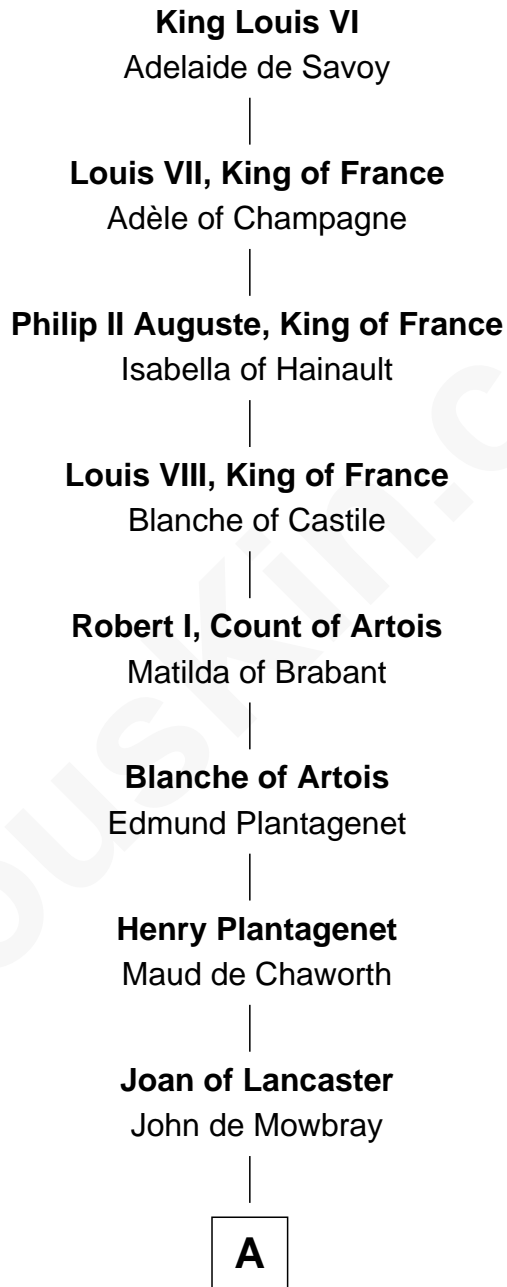

## Relationship Chart of

### King Louis VI

*King of France*

23rd Great-grandfather of

**Mary Winthrop Gooding**  
*Prolific Mayflower Descendant*

**A**

**John de Mowbray**  
Elizabeth de Segrave

**Sir Thomas Mowbray**  
Elizabeth Fitzalan