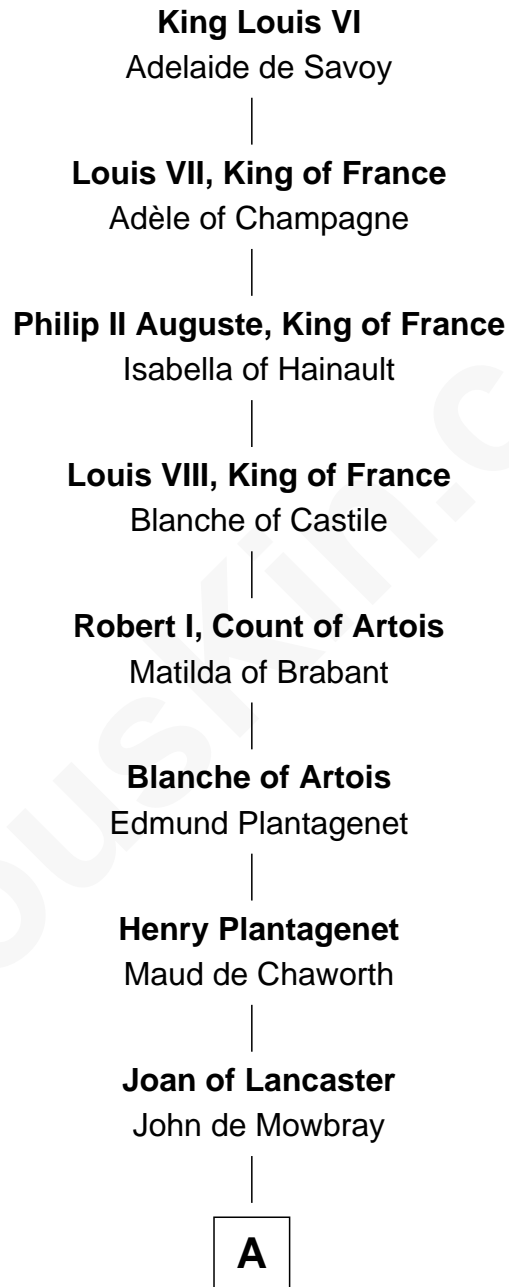

FamousKin.com

Relationship Chart of

King Louis VI

King of France

24th Great-grandfather of

John Fremont Hill
45th Governor of Maine

A

John de Mowbray
Elizabeth de Segrave

Eleanor de Mowbray
John de Welles

Eudo de Welles
Maud de Greystoke

Sir Lionel de Welles
Joan de Waterton

Margaret de Welles
Sir Thomas Dymoke

Sir Lionel Dymoke
Joanna Griffith

Anne Dymoke
John Goodrick

Lionel Goodrick
Winifred Sappcott