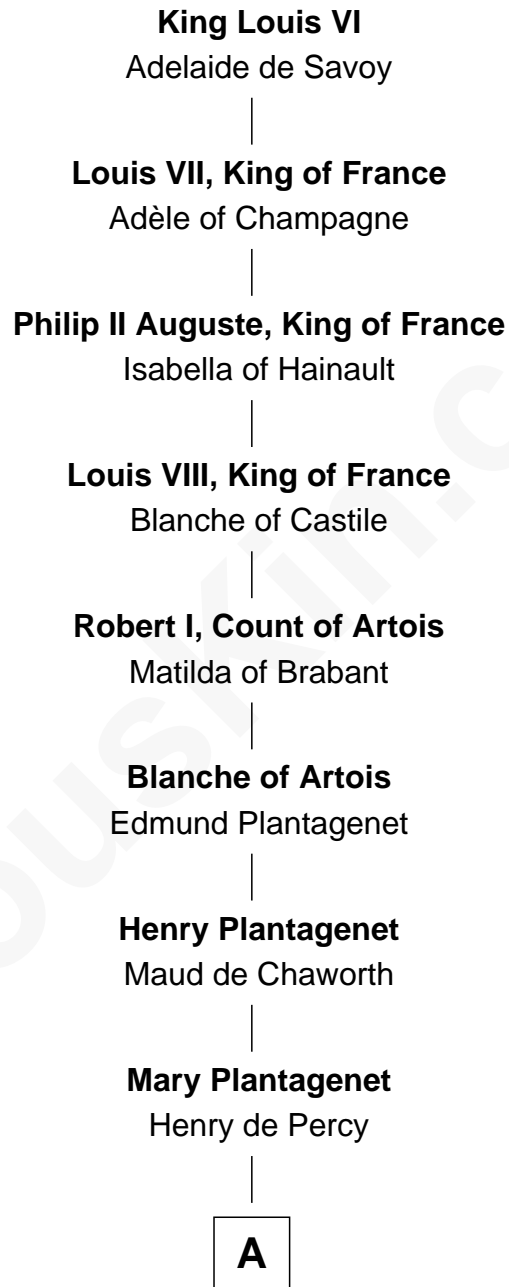

FamousKin.com Relationship Chart of

King Louis VI

King of France

25th Great-grandfather of

Brian Forster

TV Actor

A

—
Sir Henry Percy
Margaret de Neville

—
Sir Henry Percy
Elizabeth Mortimer

—
Sir Henry Percy
Eleanor Neville

—
Sir Henry Percy
Eleanor Poynings

—
Margaret Percy
Sir William Gascoigne

—
Margaret Gascoigne
Ralph Ogle

—
Dorothy Ogle
Sir Thomas Forster

—
Thomas Forster
Florence Wharton

—
Cuthbert Forster
Elizabeth Bradford

—
Thomas Forster
Jane Carr

B