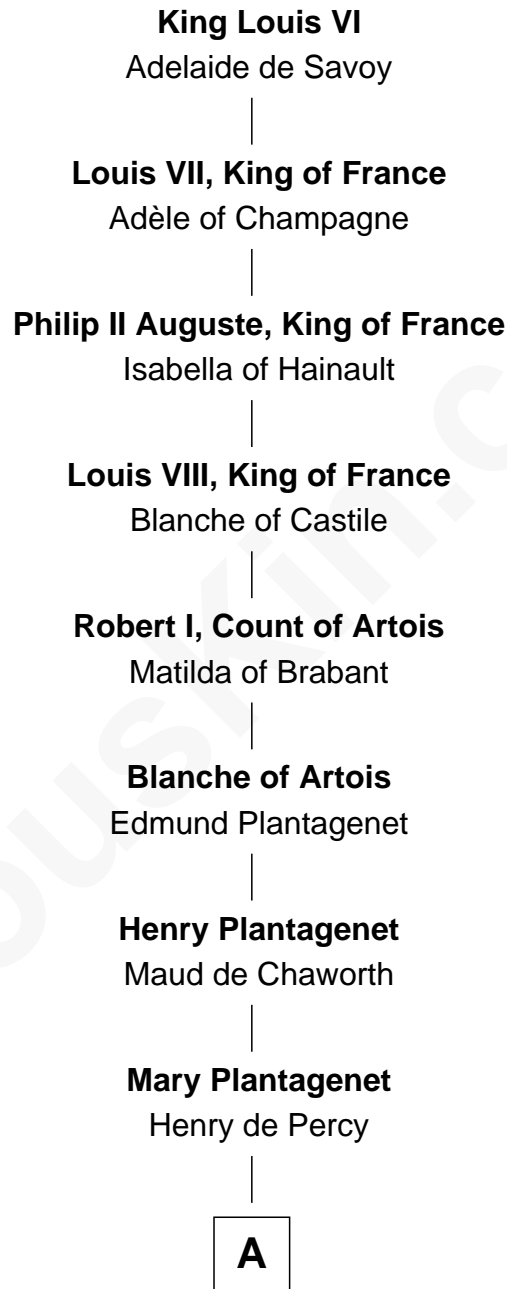

# FamousKin.com Relationship Chart of

**King Louis VI**

*King of France*

24th Great-grandfather of

**Peter Forster**

*TV and Movie Actor*

**A**

—  
**Sir Henry Percy**  
Margaret de Neville

—  
**Sir Henry Percy**  
Elizabeth Mortimer

—  
**Sir Henry Percy**  
Eleanor Neville

—  
**Sir Henry Percy**  
Eleanor Poynings

—  
**Margaret Percy**  
Sir William Gascoigne

—  
**Margaret Gascoigne**  
Ralph Ogle

—  
**Dorothy Ogle**  
Sir Thomas Forster

—  
**Thomas Forster**  
Florence Wharton

—  
**Cuthbert Forster**  
Elizabeth Bradford

—  
**Thomas Forster**  
Jane Carr

**B**