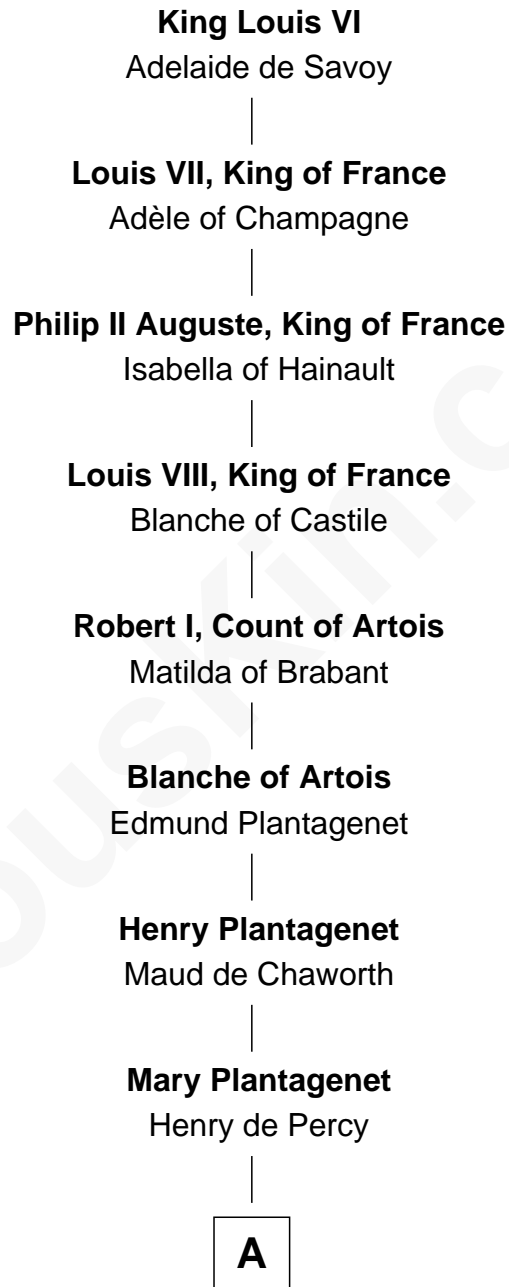

# FamousKin.com Relationship Chart of

**King Louis VI**

*King of France*

26th Great-grandfather of

**Margot Kidder**

*TV and Movie Actress*

**A**

**Sir Henry Percy**  
Margaret de Neville

**Sir Henry Percy**  
Elizabeth Mortimer

**Elizabeth Percy**  
Sir John Clifford

**Mary Clifford**  
Sir Philip Wentworth

**Elizabeth Wentworth**  
Sir Martin de la See

**Joan de la See**  
Sir Piers Hildyard

**Isabel Hildyard**  
Ralph Legard

**Joan Ledgard**  
Richard Skepper

**Edward Skepper**  
Mary Robinson

**Rev. William Skepper**  
Sarah Fisher

**B**

**B**

|  
**Sarah Skepper**

Walter Fairfield