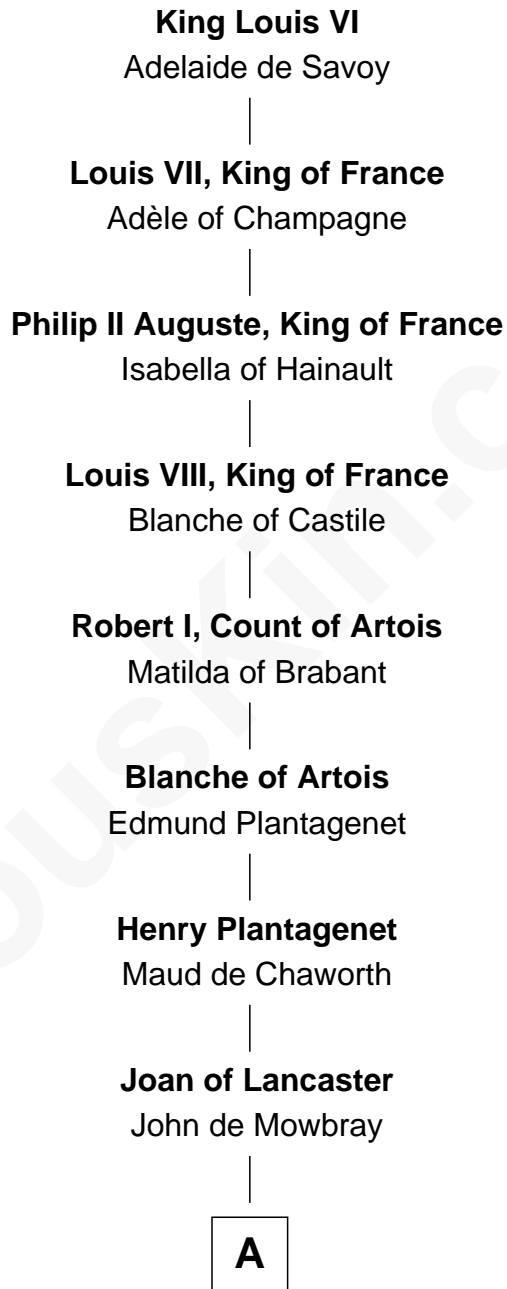

FamousKin.com
Relationship Chart of
King Louis VI
King of France

23rd Great-grandfather of
General Douglas MacArthur
U.S. Army - World War II

A

John de Mowbray
Elizabeth de Segrave

Sir Thomas Mowbray
Elizabeth Fitzalan

Isabel Mowbray
Sir James Berkeley

Maurice Berkeley
Isabel Mead

Anne Berkeley
Sir William Dennis

Isabel Dennis
Sir John Berkeley

Elizabeth Berkeley
Henry Lygon

Elizabeth Lygon
Edward Bassett

Jane Bassett
John Deighton