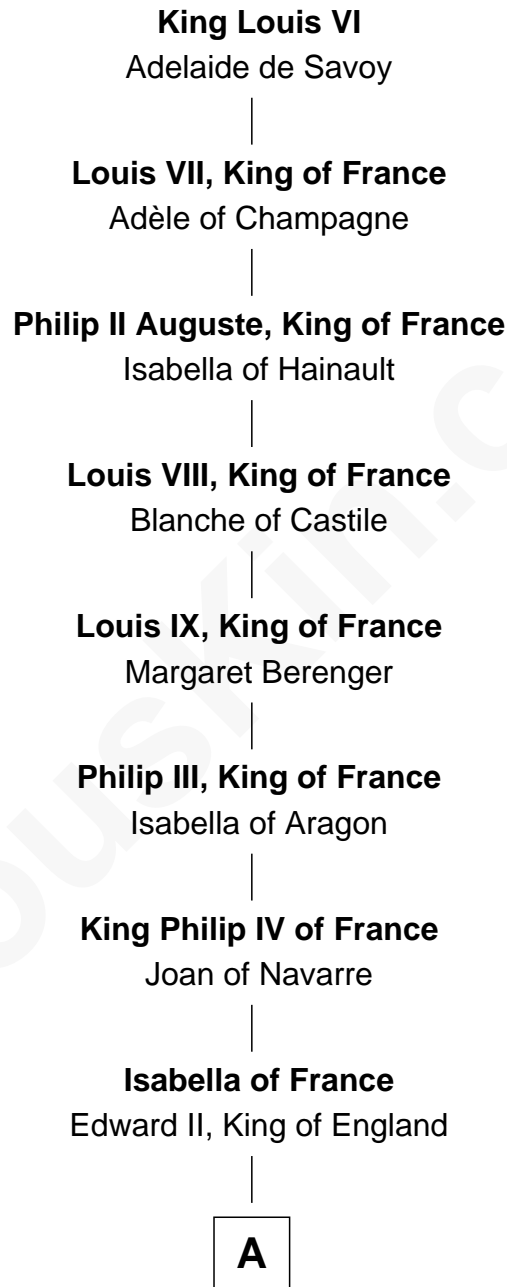

FamousKin.com Relationship Chart of

King Louis VI

King of France

27th Great-grandfather of

Anne Heche

TV and Movie Actress

A

Edward III, King of England

Philippa of Hainault

Edmund of Langley

Isabella of Castile

Richard of York

Anne de Mortimer

Sir Richard Plantagenet

Cecily Neville

Anne of York