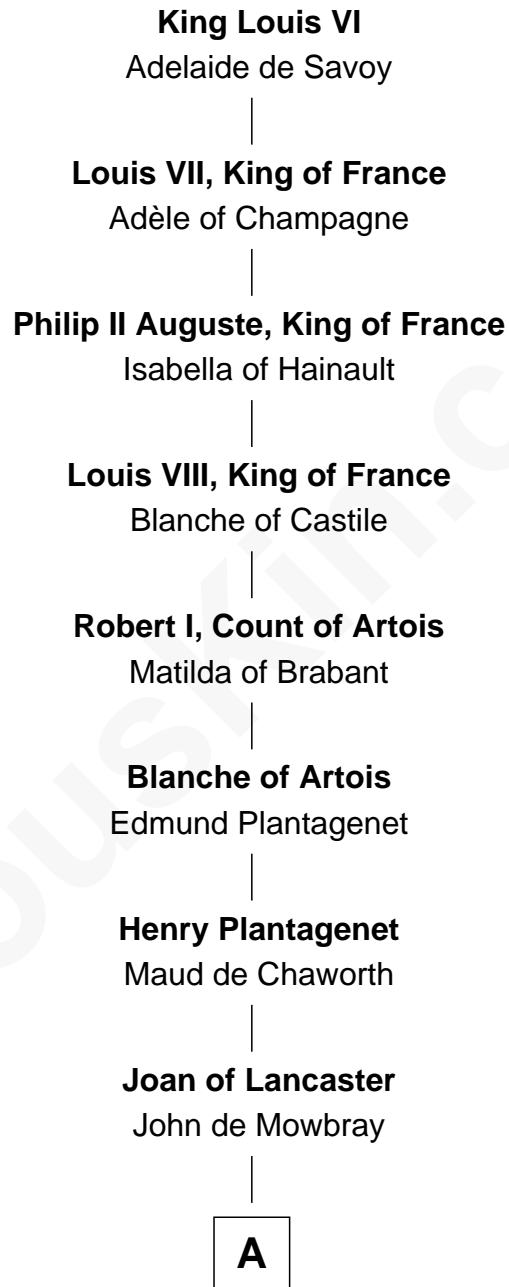

FamousKin.com Relationship Chart of

King Louis VI

King of France

26th Great-grandfather of

Sam Waterston

Stage, TV and Movie Actor

A

John de Mowbray
Elizabeth de Segrave