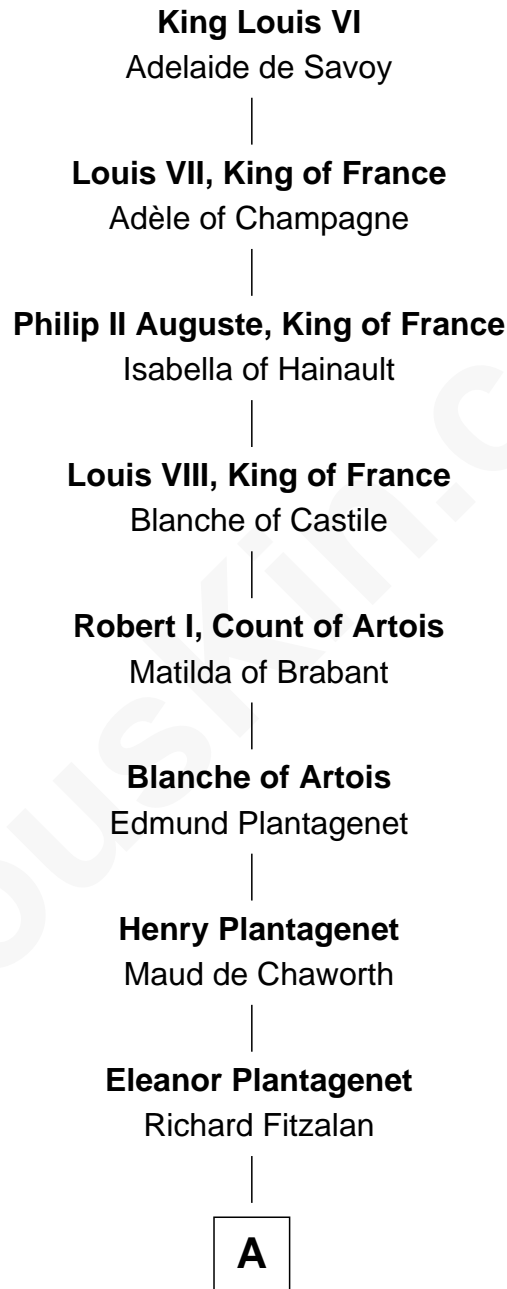

FamousKin.com Relationship Chart of

King Louis VI

King of France

24th Great-grandfather of

Kyra Sedgwick

TV and Movie Actress

A

John Fitzalan
Eleanor Maltravers

Joan Fitzalan
Sir William Echyngam

Joan Echyngam
Sir John Bayntun

Henry Bayntun

Jane Bayntun
Thomas Prowse

Mary Prowse
John Gye

Robert Gye
Grace Dowrish

Mary Gye
Rev. John Maverick

Elias Maverick
Anna Harris