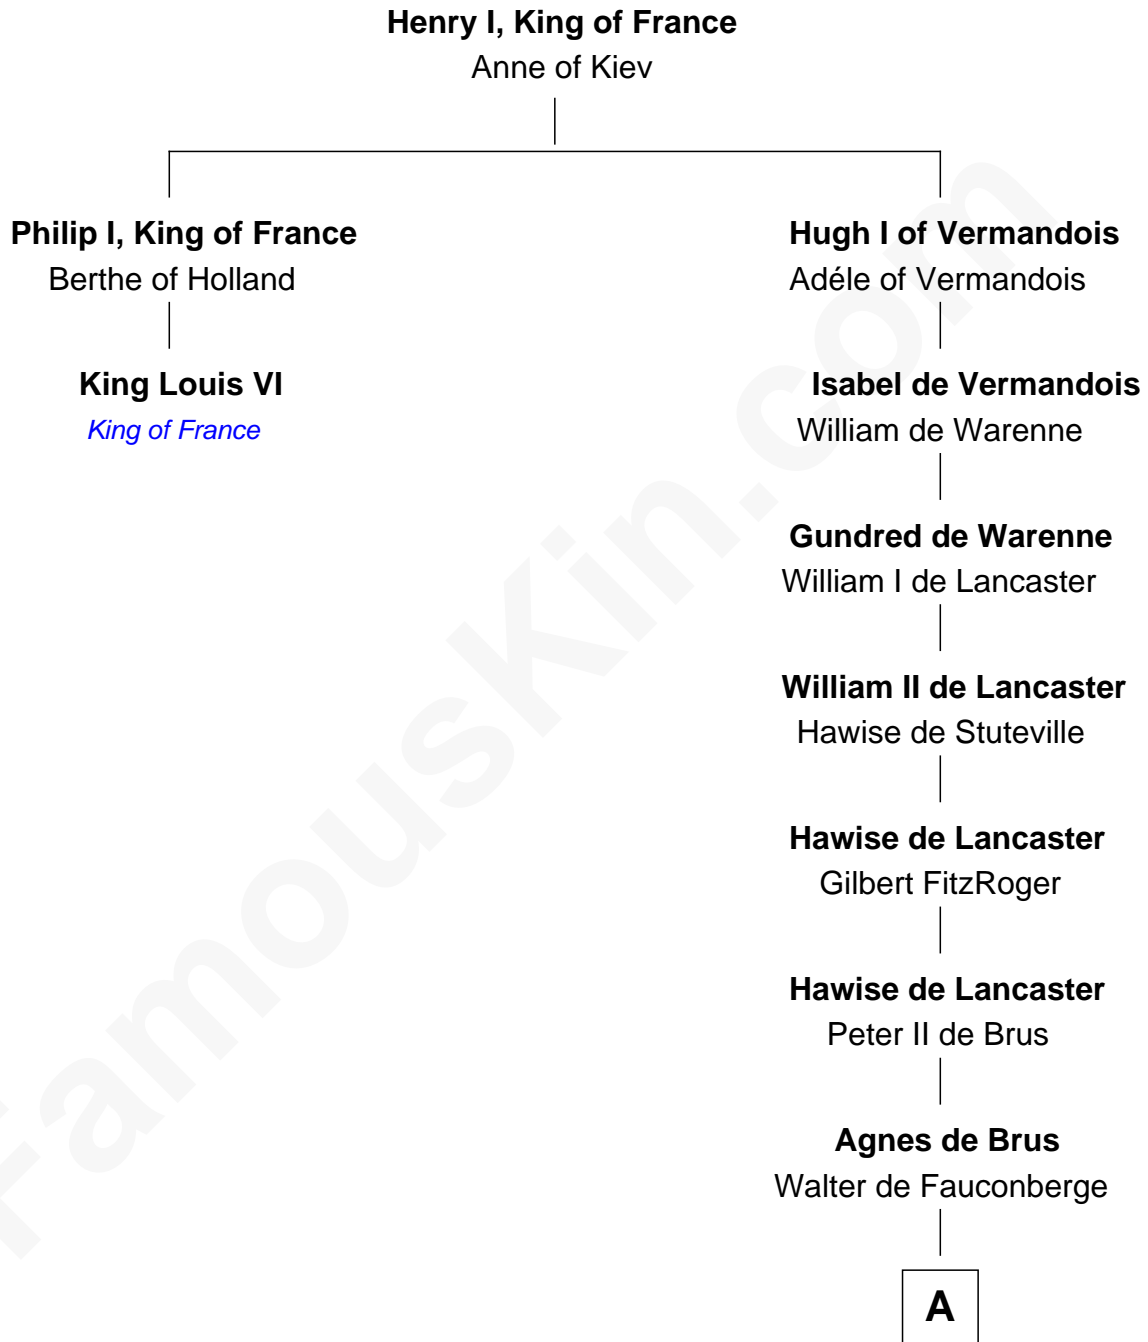

**FamousKin.com**  
**Relationship Chart of**  
**King Louis VI**  
*King of France*

**1st cousin 20 times removed of**  
**William Ellery**  
*Signer of the Declaration of Independence*

**A**

**Anice de Fauconberge**

Sir Nicholas Engaine

**Sir John d'Engaine**

Joan Peveral

**Elizabeth d'Engaine**

Sir Laurence de Pabenham

**Katherine Pabenham**

Sir Thomas Aylesbury

**Eleanor Aylesbury**

Sir Humphrey Stafford

**Humphrey Stafford**

Katherine Fray

**Sir Humphrey Stafford**

Margaret Fogge

**Sir Humphrey Stafford**

Margaret Tame

**Ellen Stafford**