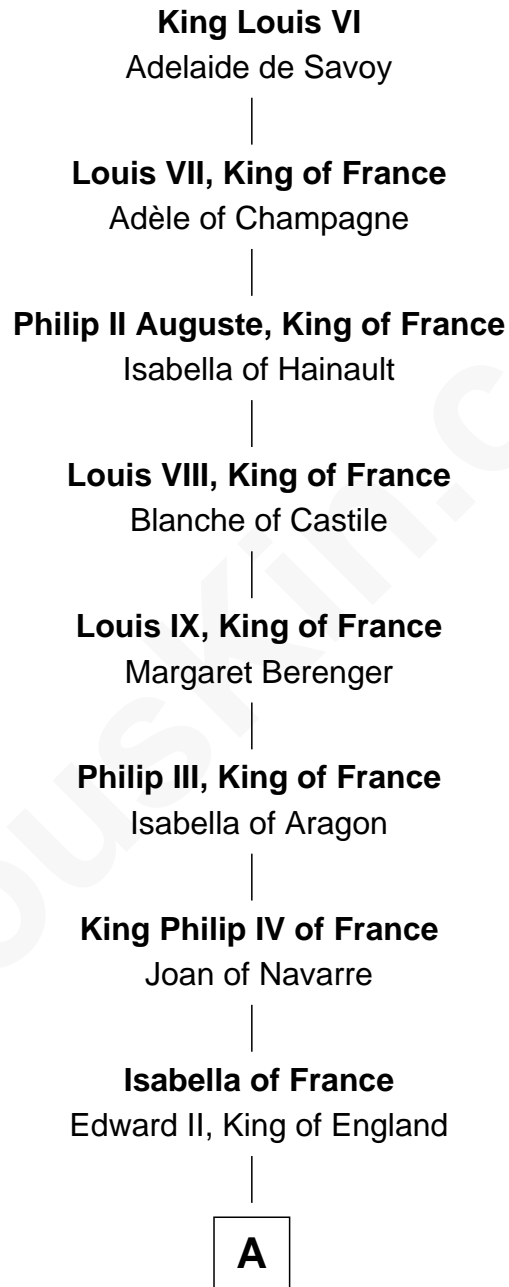

# FamousKin.com Relationship Chart of

**King Louis VI**

*King of France*

26th Great-grandfather of

**Douglas Trumbull**

*Film Special Effects Pioneer*

**A**

**Edward III, King of England**

Philippa of Hainault

**John of Gaunt**

Katherine Roet

**Joan Beaufort**

Sir Ralph Neville

**Sir Edward Neville**

Katherine Howard

**Catherine Neville**