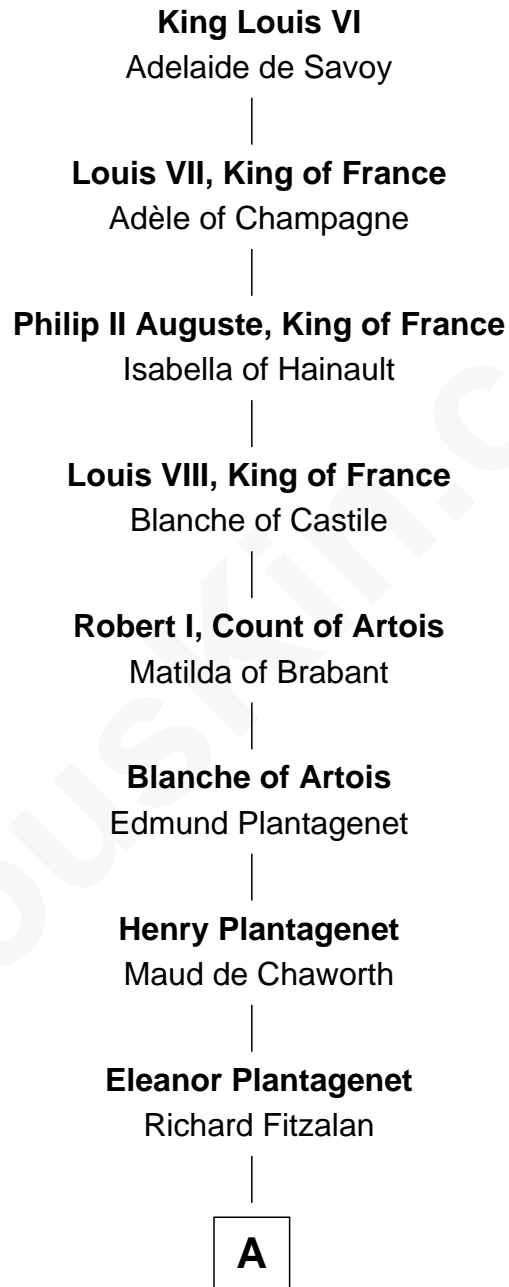

FamousKin.com Relationship Chart of

King Louis VI

King of France

26th Great-grandfather of

David Crosby

Singer and Songwriter

A

Sir Richard Fitzalan

Elizabeth de Bohun

Joan Fitzalan

Sir William Beauchamp

Joan Beauchamp

James Butler

Sir Thomas Butler

Anne Hankeford

Margaret Butler