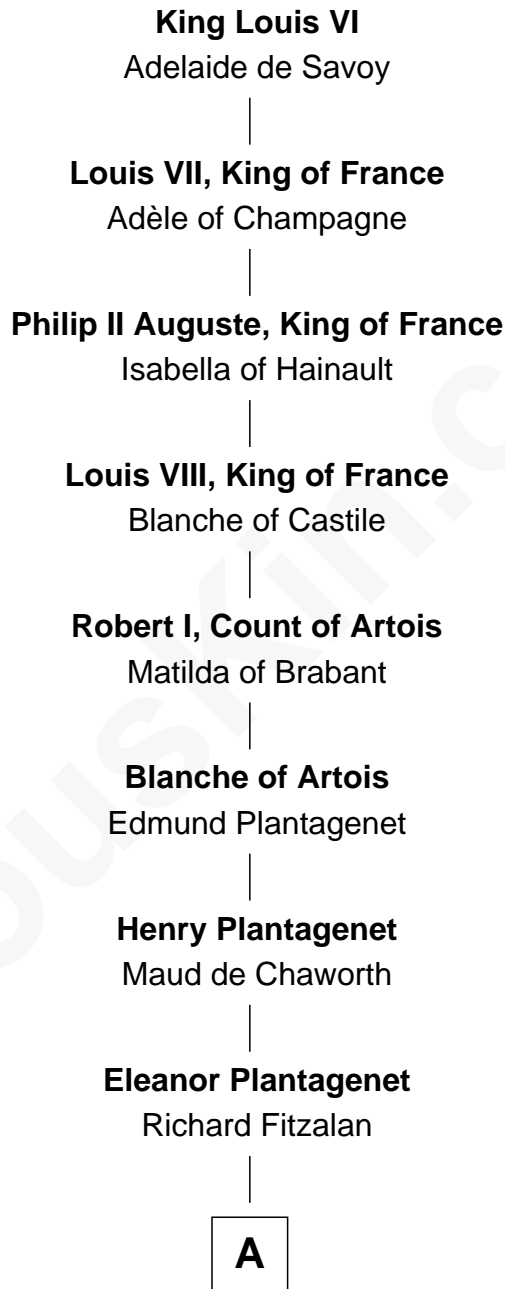

FamousKin.com Relationship Chart of

King Louis VI

King of France

26th Great-grandfather of

Shadoe Stevens

Radio Disc Jockey

A

Sir Richard Fitzalan

Sir Henry Vernon

Elizabeth Vernon

Sir Robert Corbet

Dorothy Corbet

Sir Richard Mainwaring

Sir Arthur Mainwaring

Margaret Mainwaring

Mary Mainwaring