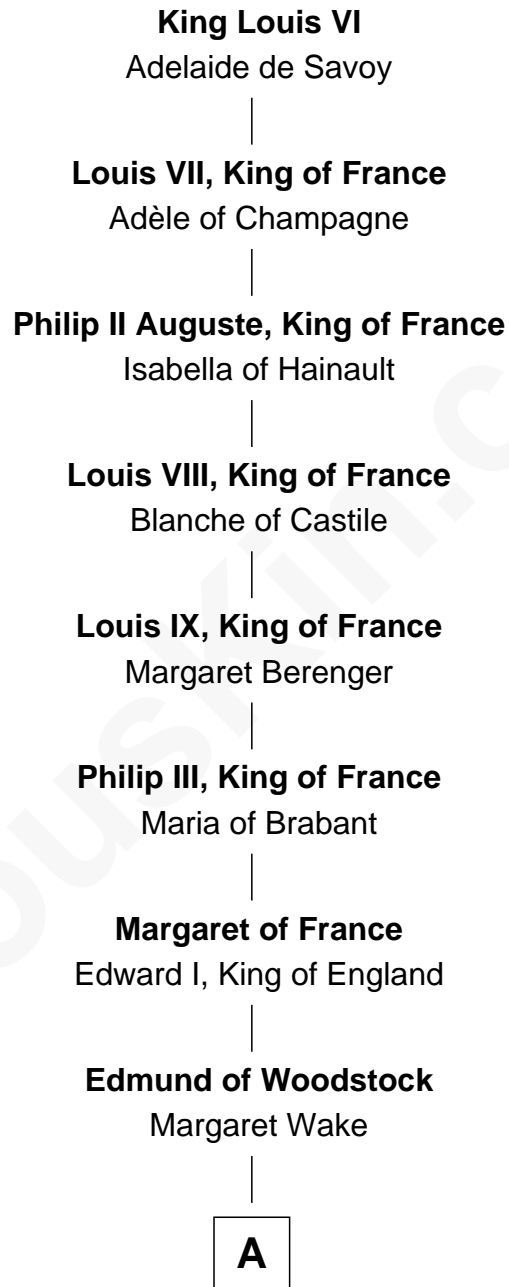

FamousKin.com
Relationship Chart of
King Louis VI
King of France

26th Great-grandfather of

Angela Y. Davis
Civil Rights Activist and former Black Panther

A

Joan Plantagenet

Thomas Holand

John de Holand

Elizabeth of Lancaster