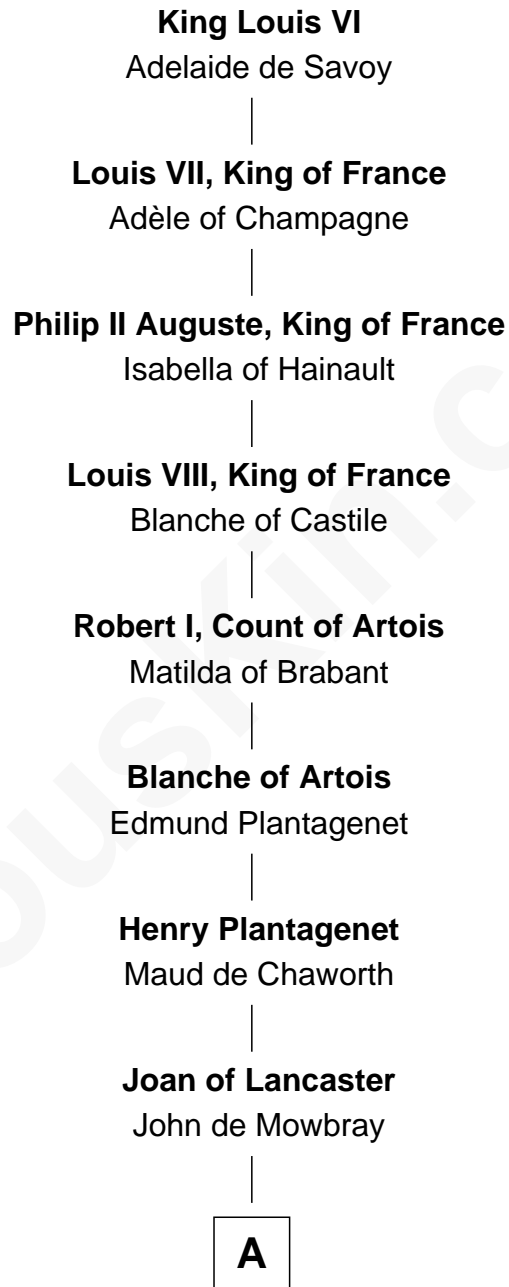

FamousKin.com Relationship Chart of

King Louis VI

King of France

24th Great-grandfather of

Clare Eames

Silent Movie Actress

A

John de Mowbray
Elizabeth de Segrave

Sir Thomas Mowbray
Elizabeth Fitzalan

Isabel Mowbray
Sir James Berkeley

Maurice Berkeley
Isabel Mead

Anne Berkeley
Sir William Dennis

Isabel Dennis
Sir John Berkeley

Sir Richard Berkeley
Elizabeth Jermy

Mary Berkeley
Sir John Hungerford