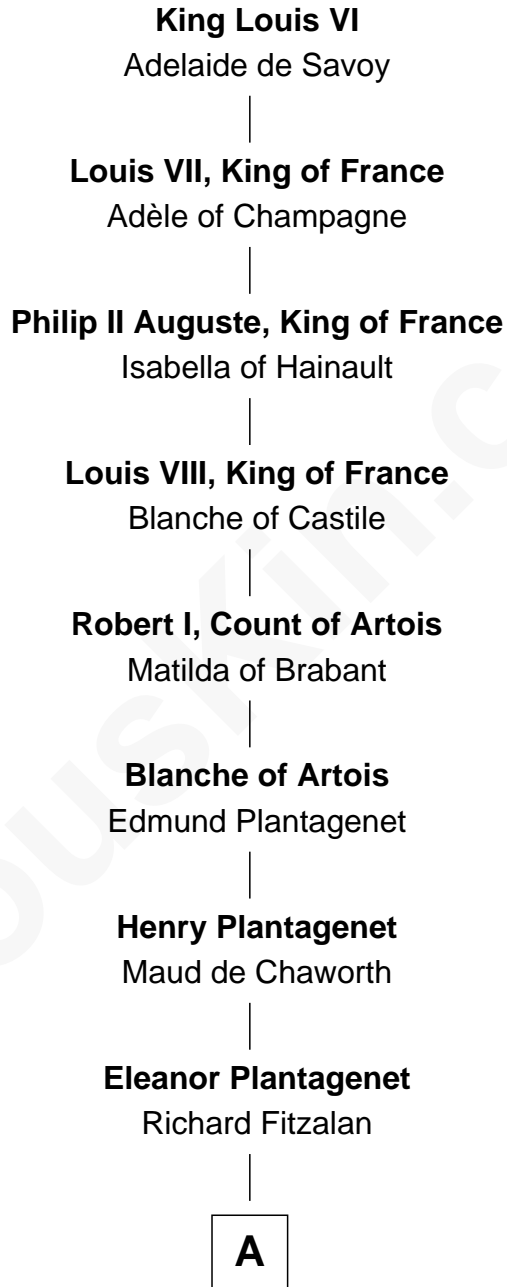

FamousKin.com Relationship Chart of

King Louis VI

King of France

28th Great-grandfather of

Ava Michelle

Model and Actress

A

Sir Richard Fitzalan

Elizabeth de Bohun

Elizabeth Fitzalan

Sir Robert Goushill

Elizabeth Goushill

Sir Robert Wingfield

Elizabeth Wingfield

Sir William Brandon

Eleanor Brandon