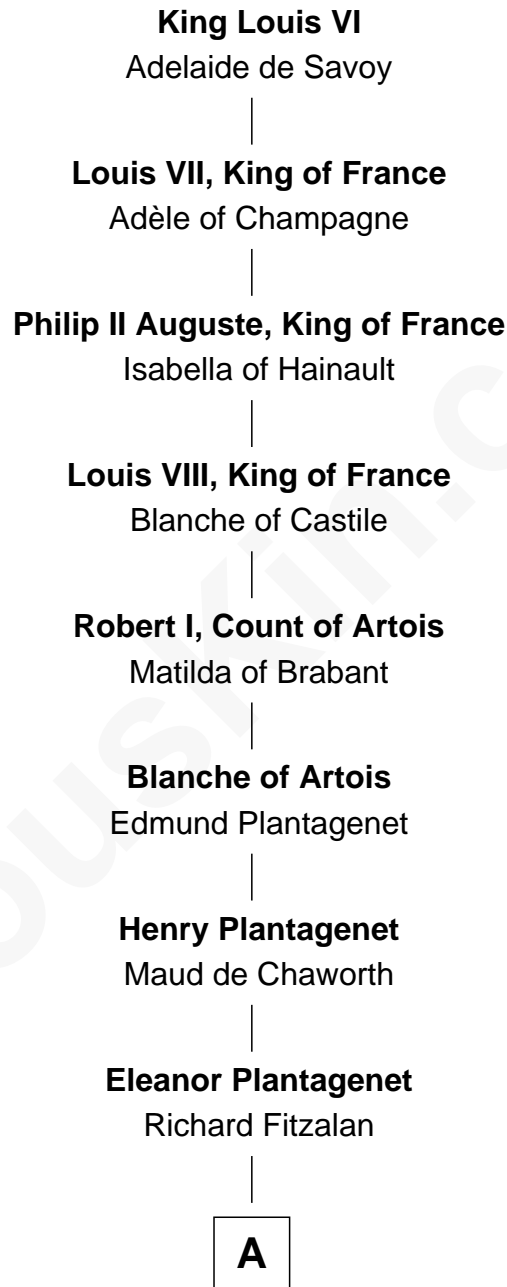

FamousKin.com Relationship Chart of

King Louis VI

King of France

26th Great-grandfather of

Ben Jealous

President and CEO of NAACP

A

Alice Fitzalan

Sir Thomas de Holand

Eleanor Holand

Edward Cherleton

Joyce Cherleton

Sir John Tiptoft

Joyce Tiptoft

Sir Edmund Sutton

Sir Edward Sutton