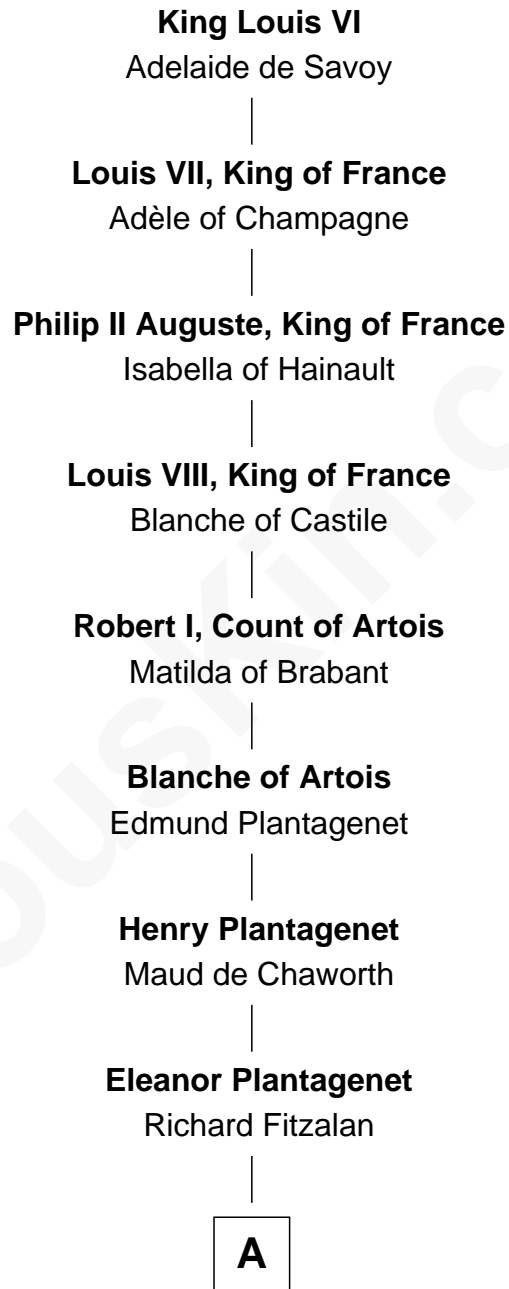

# FamousKin.com Relationship Chart of

**King Louis VI**

*King of France*

26th Great-grandfather of

**George Winston**

*New Age Pianist*

**A**

**Sir Richard Fitzalan**

Elizabeth de Bohun

**Elizabeth Fitzalan**

Sir Robert Goushill

**Joan Goushill**

Sir Thomas Stanley

**Sir John Stanley**

Elizabeth Weever

**Margery Stanley**

Sir William Torbock

**Thomas Torbock**

Elizabeth Moore

**William Torbock**

Catherine Gerard

**Margaret Torbock**

Oliver Mainwaring

**Oliver Mainwaring**