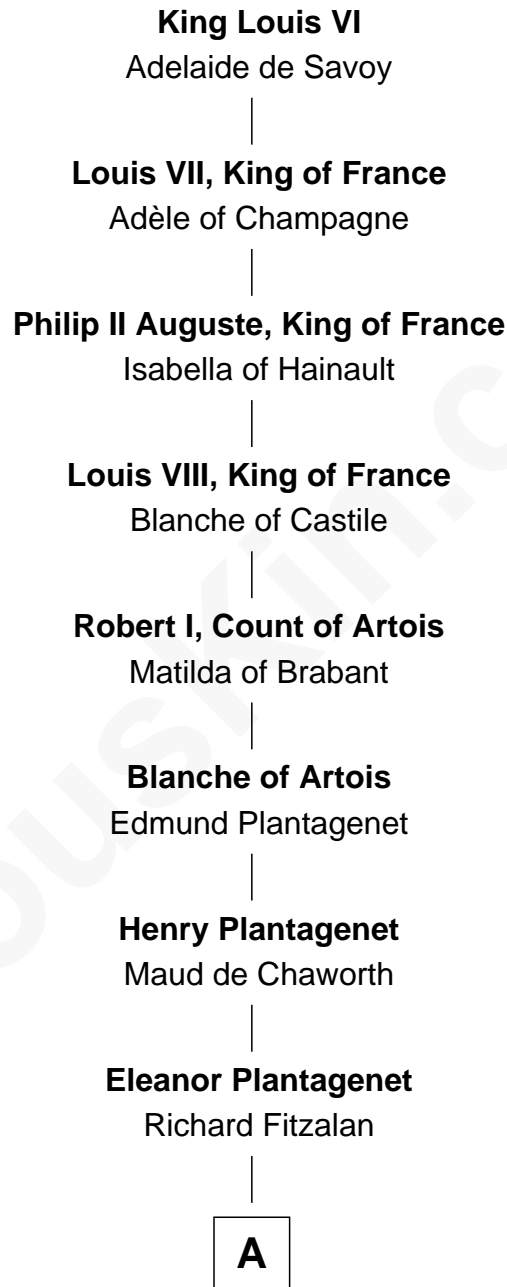

## Relationship Chart of

### King Louis VI

*King of France*

20th Great-grandfather of

### William Woodbridge

*2nd Governor of Michigan*

---

**A**

**Alice Fitzalan**

Sir Thomas de Holand

**Eleanor Holand**

Edward Cherleton

**Sir Henry Dudley**

----- Ashton

Probable

**Roger Dudley**

Susanna Thorne

**Gov. Thomas Dudley**

Dorothy York

**Mercy Dudley**