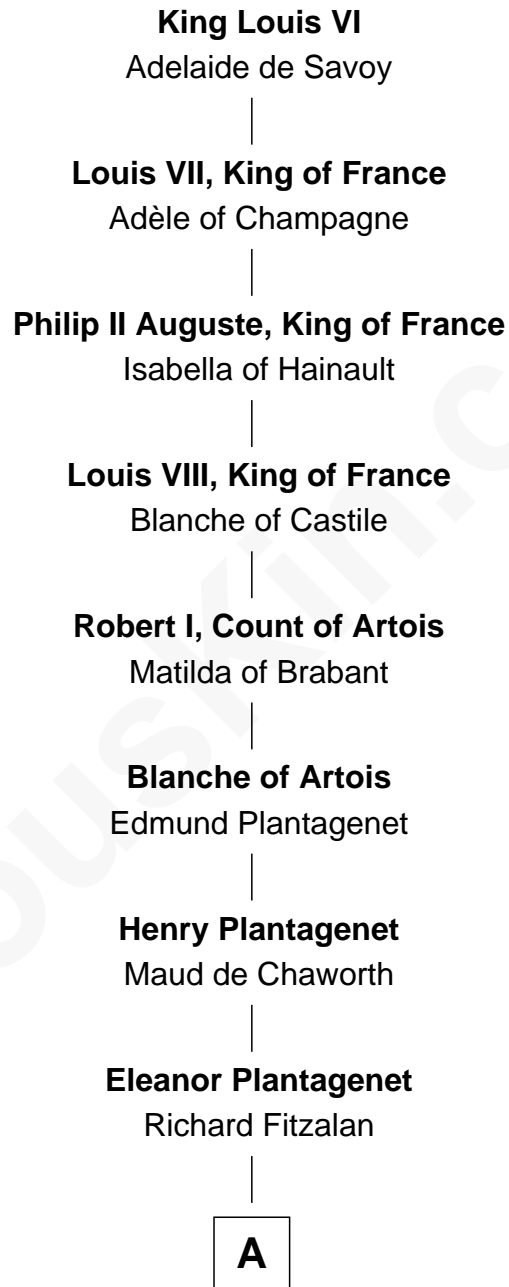

FamousKin.com

Relationship Chart of

King Louis VI

King of France

26th Great-grandfather of

Parker Stevenson
TV and Movie Actor

A

Sir Richard Fitzalan

Elizabeth de Bohun

Elizabeth Fitzalan

Sir Robert Goushill

Joan Goushill

Sir Thomas Stanley

Katherine Stanley

Sir John Savage

Sir Christopher Savage