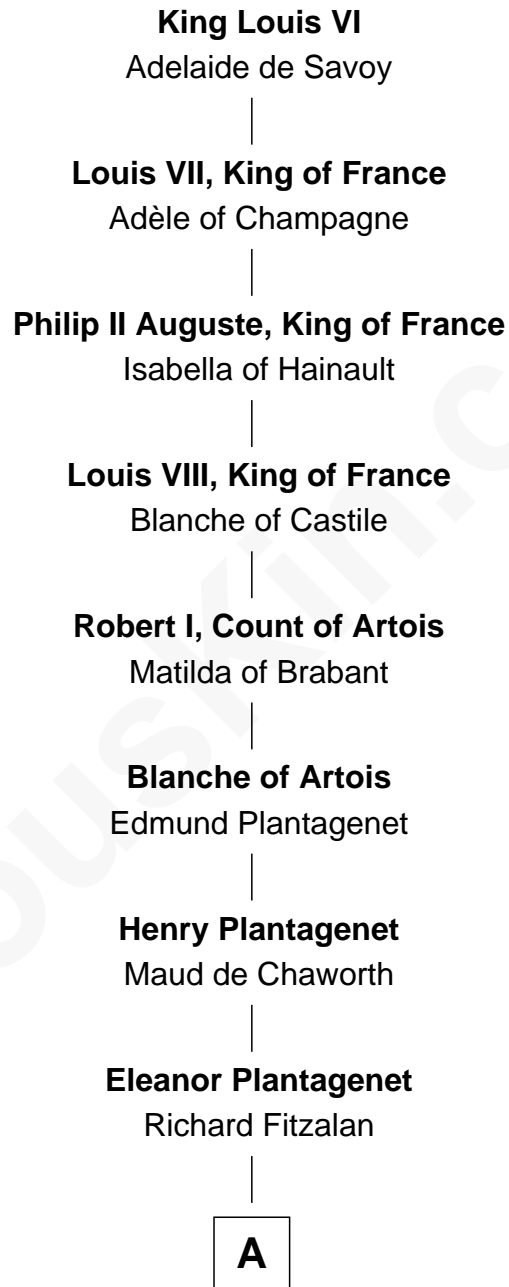

**FamousKin.com**  
**Relationship Chart of**  
**King Louis VI**  
*King of France*

**23rd Great-grandfather of**

**Johnny Mercer**  
*Songwriter and Co-Founder of Capitol Records*

---

**A**

**Alice Fitzalan**

Sir Thomas de Holand

**Margaret de Holand**

Sir John Beaufort

**Joan Beaufort**

Sir James Stewart

**Sir James Stewart**

Margaret - - - - -

**James Stewart**

Catherine Rutherford

**William Stewart**

Christian Hay

**James Stewart**

Katherine Kerr

**John Stewart**

Margaret Stewart

**John Stewart**