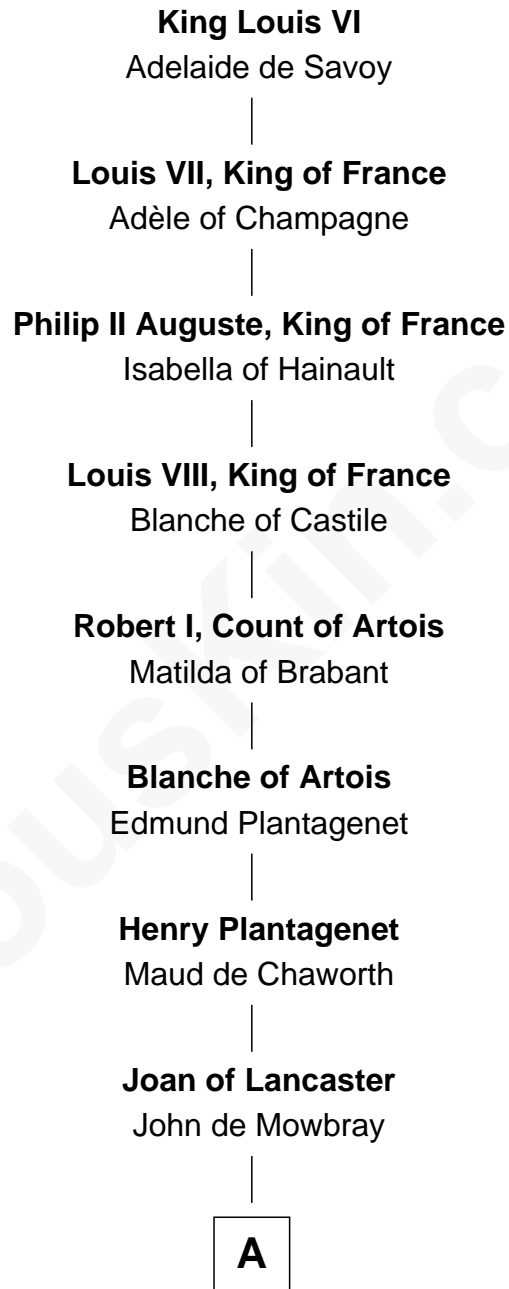

FamousKin.com Relationship Chart of

King Louis VI

King of France

27th Great-grandfather of

Zach Snyder

Filmmaker

A

John de Mowbray
Elizabeth de Segrave

Eleanor de Mowbray
John de Welles

Eudo de Welles
Maud de Greystoke

Sir Lionel de Welles
Joan de Waterton

Cecily de Welles
Sir Robert Willoughby

Sir Christopher Willoughby
Margaret Jenney

Elizabeth Willoughby
Sir William Eure