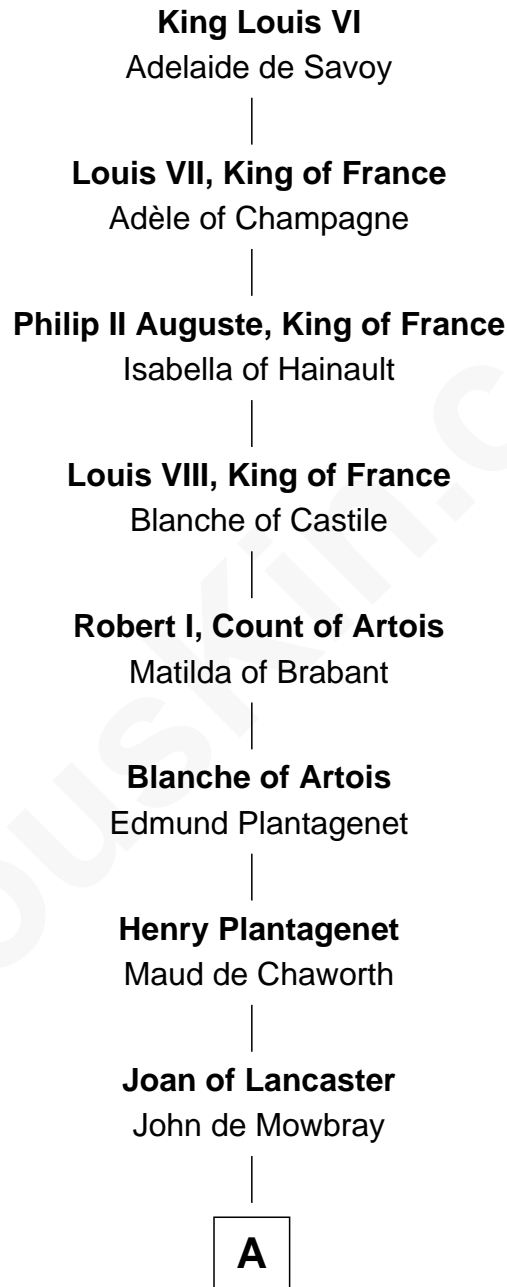

FamousKin.com Relationship Chart of

King Louis VI

King of France

16th Great-grandfather of

Joseph Bolles

(c1608 - 1678) Great Migration Immigrant 1639

A

|
John de Mowbray
Elizabeth de Segrave

|
Eleanor de Mowbray
John de Welles

|
Eudo de Welles
Maud de Greystoke

|
Sir Lionel de Welles
Joan de Waterton

|
Margaret de Welles
Sir Thomas Dymoke

|
Sir Lionel Dymoke
Joanna Griffith

|
Anne Dymoke
John Goodrick

|
Lionel Goodrick
Winifred Sapcott

|
Anne Goodrick
Benjamin Bolles

|
Thomas Bolles
Elizabeth Perkins

|
Joseph Bolles

Great Migration Immigrant 1639