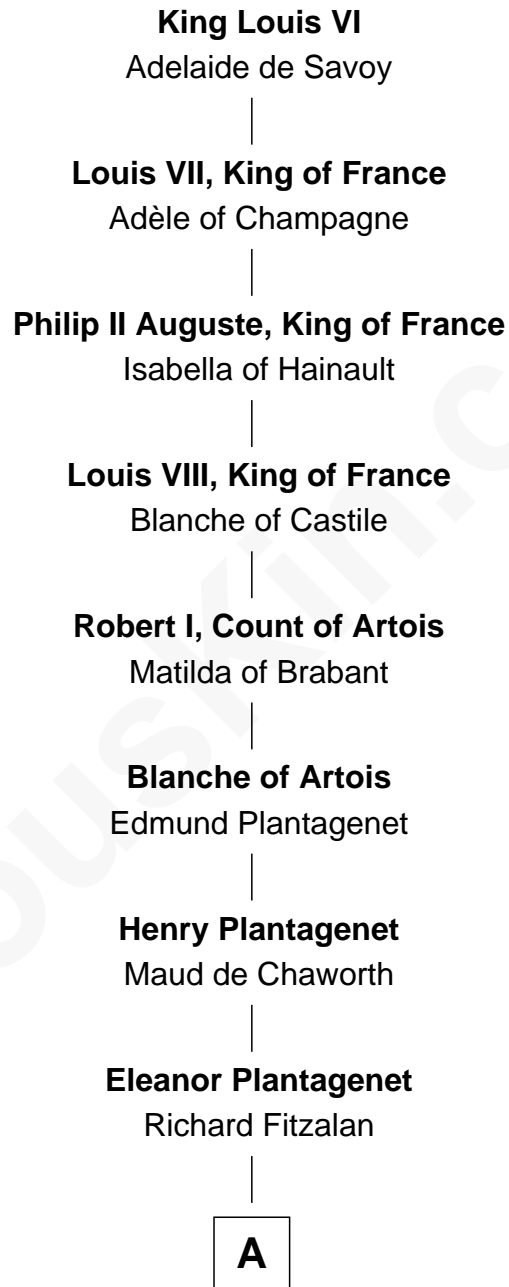

FamousKin.com

Relationship Chart of

King Louis VI

King of France

17th Great-grandfather of

Major John Pitcairn
British Commander at Battle of Lexington

A

Alice Fitzalan

Sir Thomas de Holand

Margaret de Holand

Sir John Beaufort

Joan Beaufort

Sir James Stewart

John Stewart

Eleanor Sinclair

Margaret Stewart

Sir William Murray

Sir William Murray

Katherine Campbell

Annabel Murray

John Erskine

John Erskine

Mary Stewart

Sir Charles Erskine