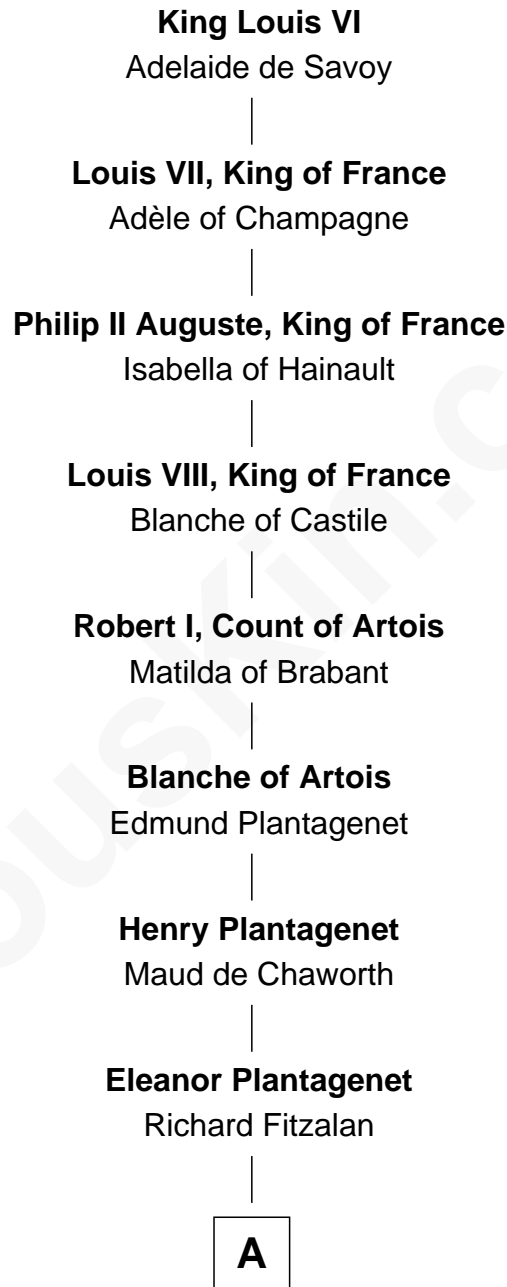

# FamousKin.com Relationship Chart of

**King Louis VI**

*King of France*

21st Great-grandfather of

**Noel Coward**

*Playwright, Actor, and Songwriter*

**A**

**Alice Fitzalan**

Sir Thomas de Holand

**Margaret de Holand**

Sir John Beaufort

**Joan Beaufort**

Sir James Stewart

**Sir James Stewart**

Margaret - - - - -

**James Stewart**

Catherine Rutherford

**William Stewart**

Christian Hay

**James Stewart**

Katherine Kerr

**Janet Stewart**

John Veatch

**Alexander Veitch**